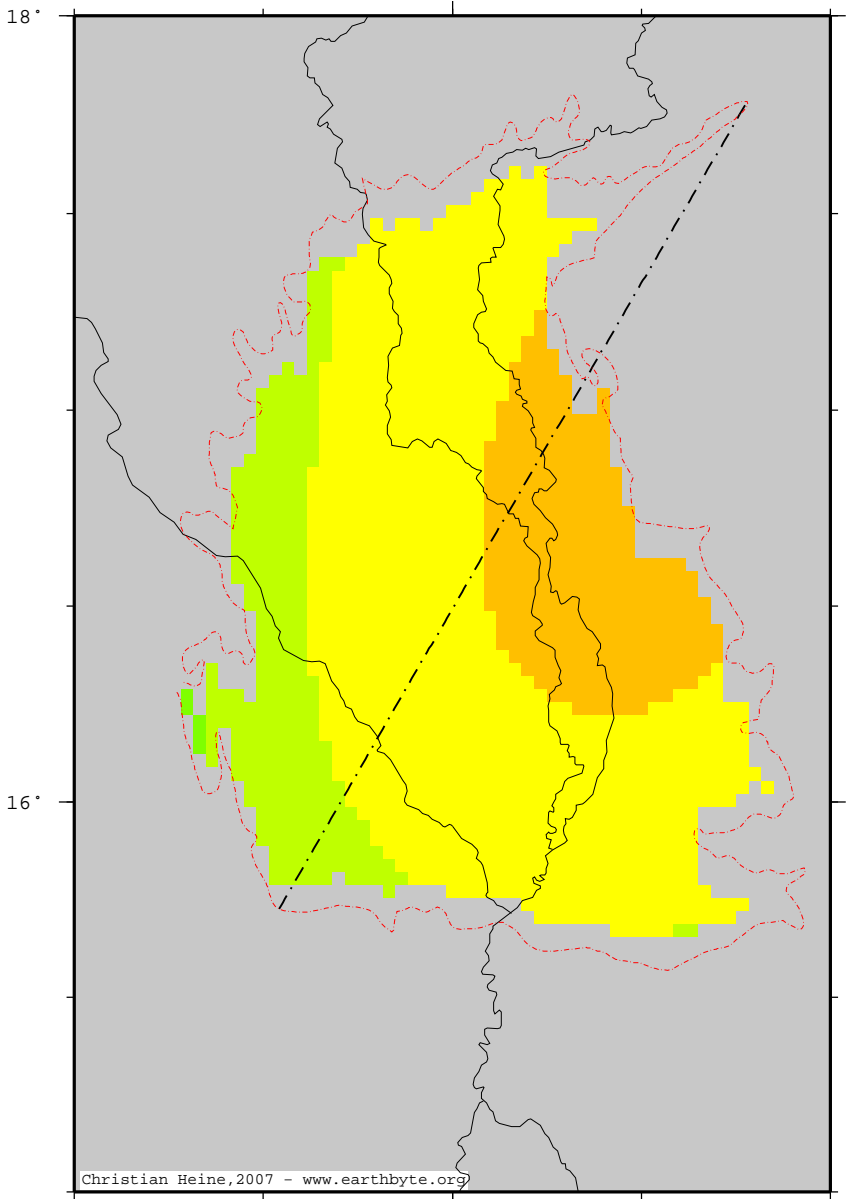

PhitsanulokBasin – thick

Christian Heine, 2007 - www.earthbyte.org

100°

Thickness