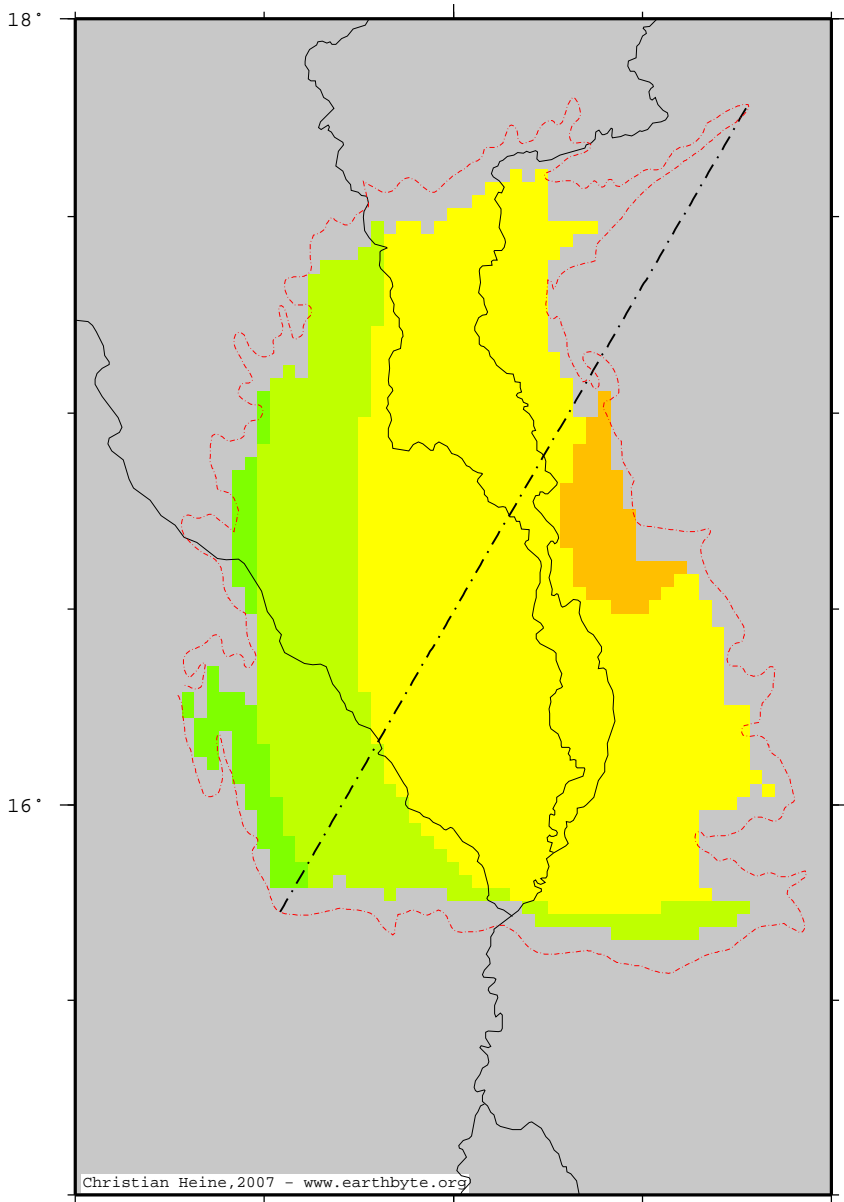

PhitsanulokBasin – plaincrust

Thickness