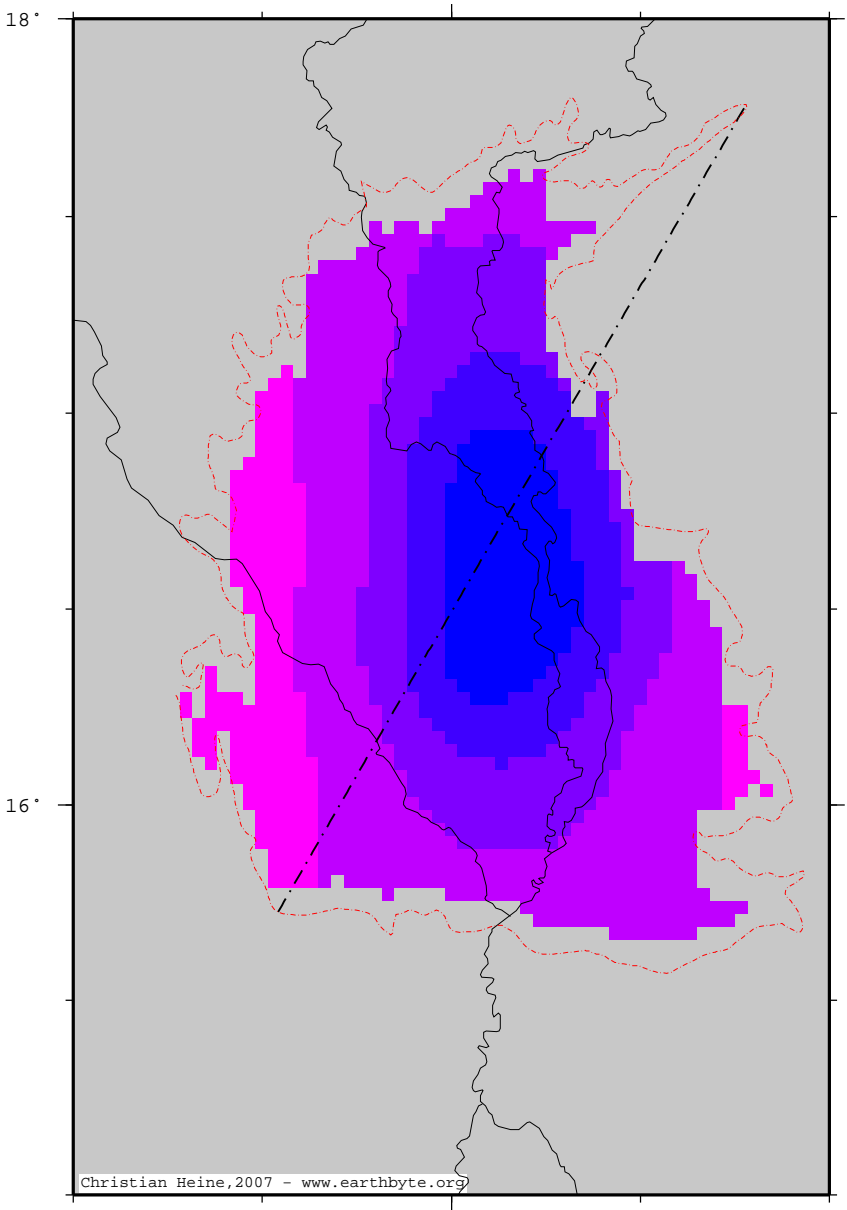

PhitsanulokBasin – mobilisopachs

Thickness