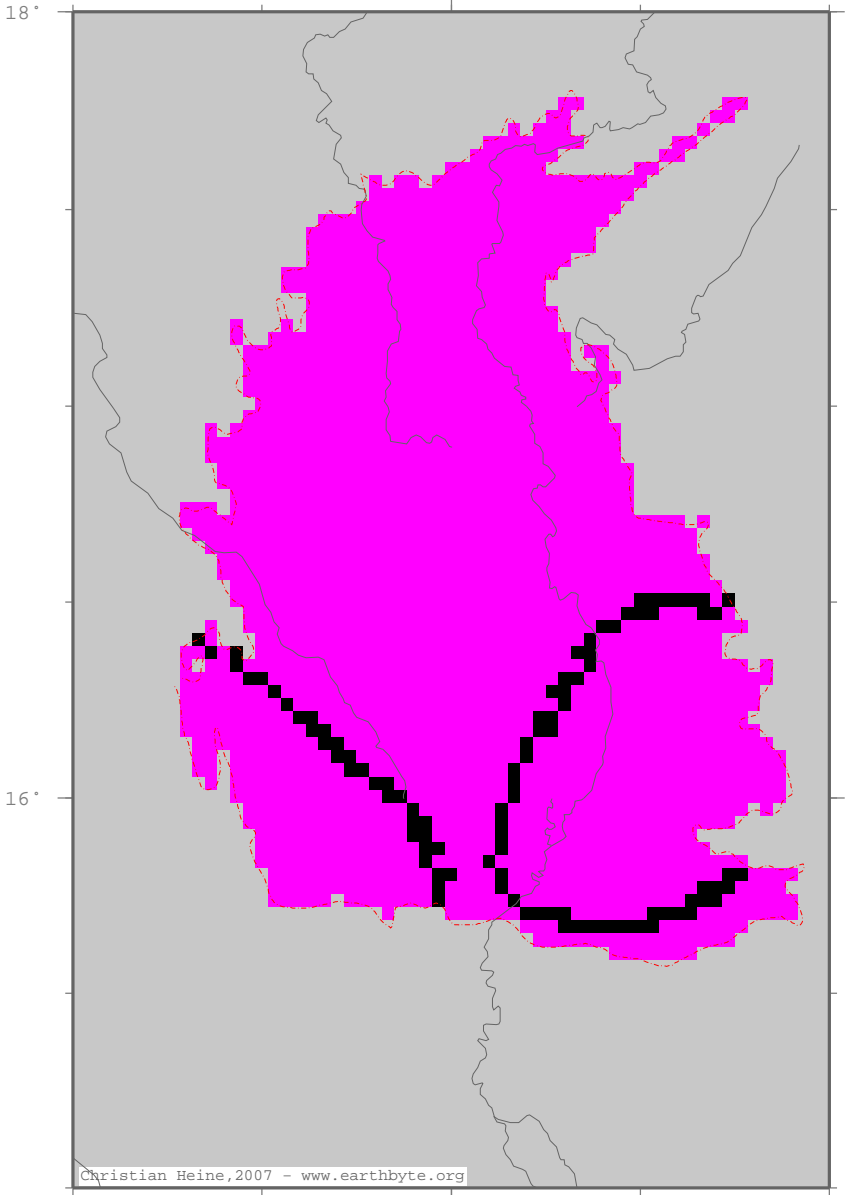

# PhitsanulokBasin – isocorr

100°

Isostatic correction