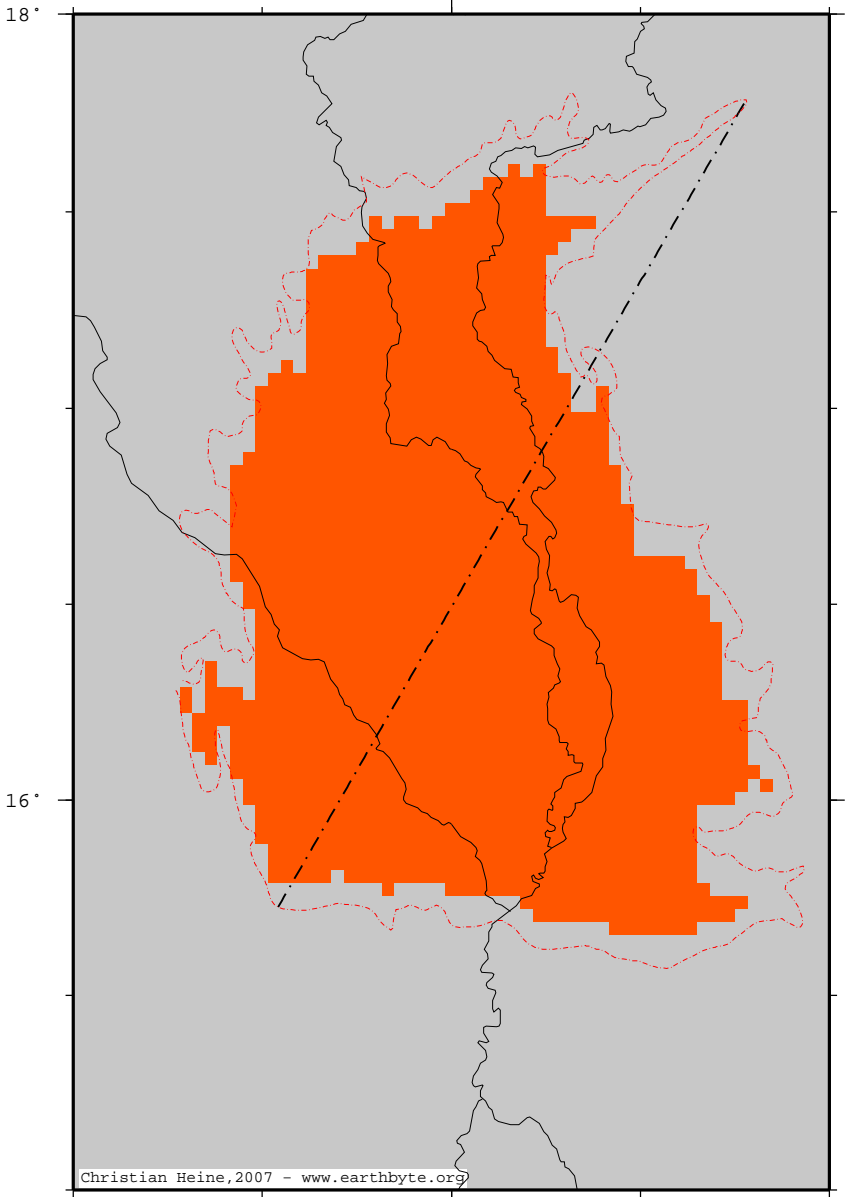

# PhitsanulokBasin - TC1\_T50

Temperature