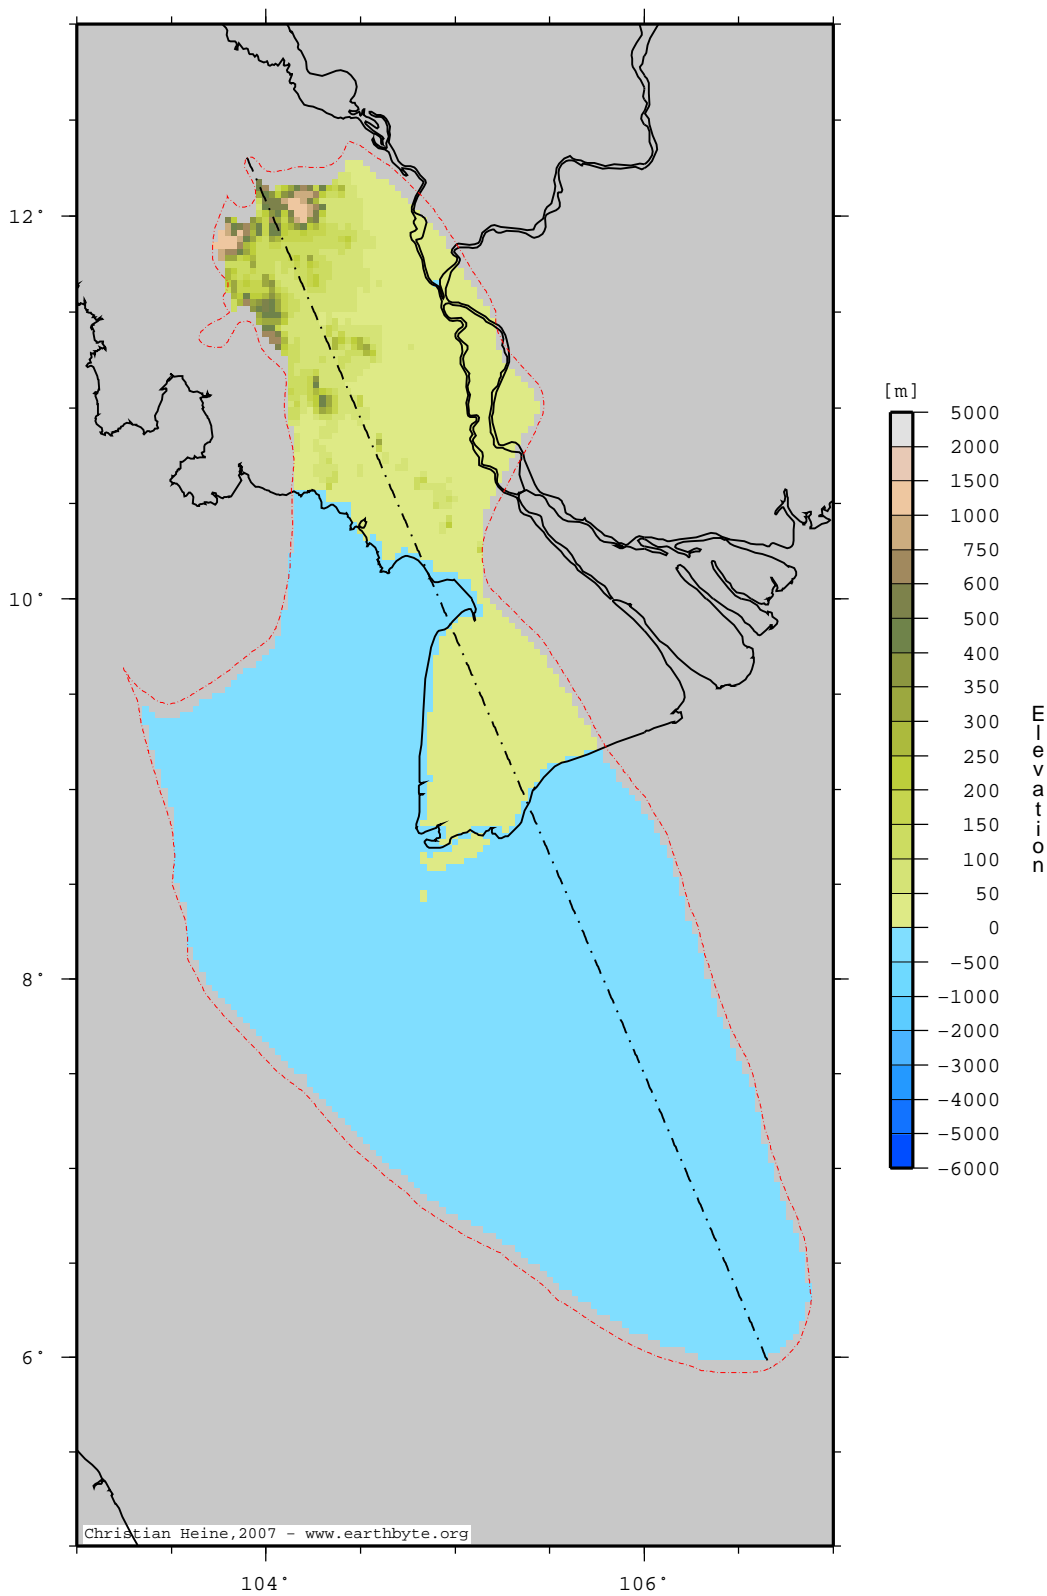

# KhoratSwell – topography

Christian Heine, 2007 - [www.earthbyte.org](http://www.earthbyte.org)

0 125 250  
km