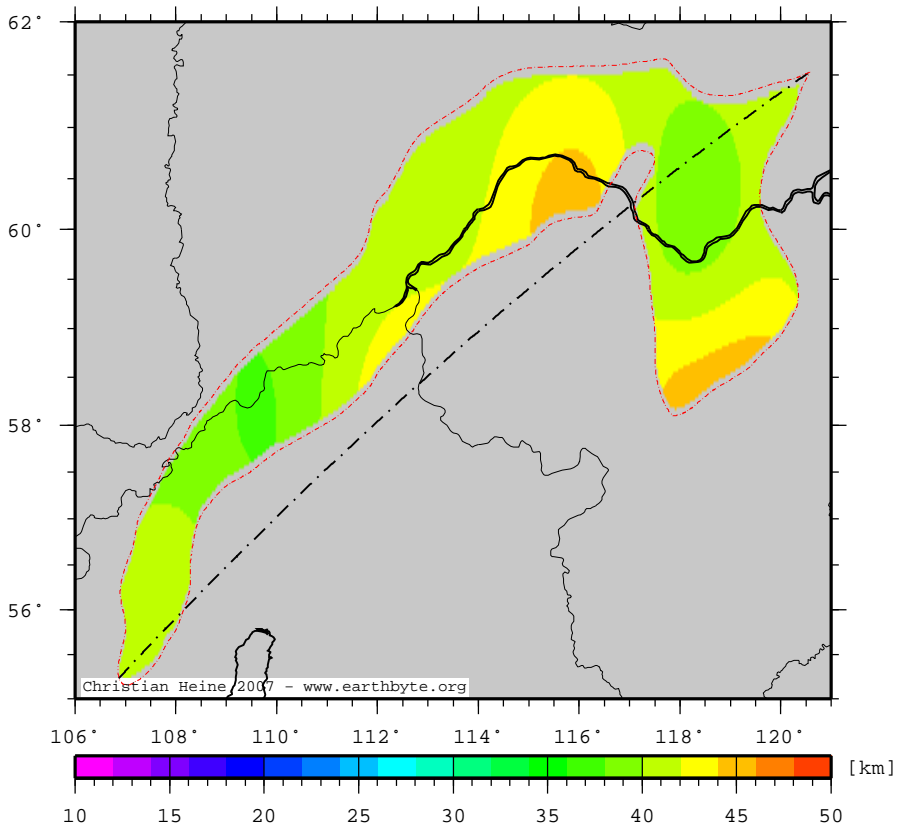

# PredpatomTrough – thick

Thickness