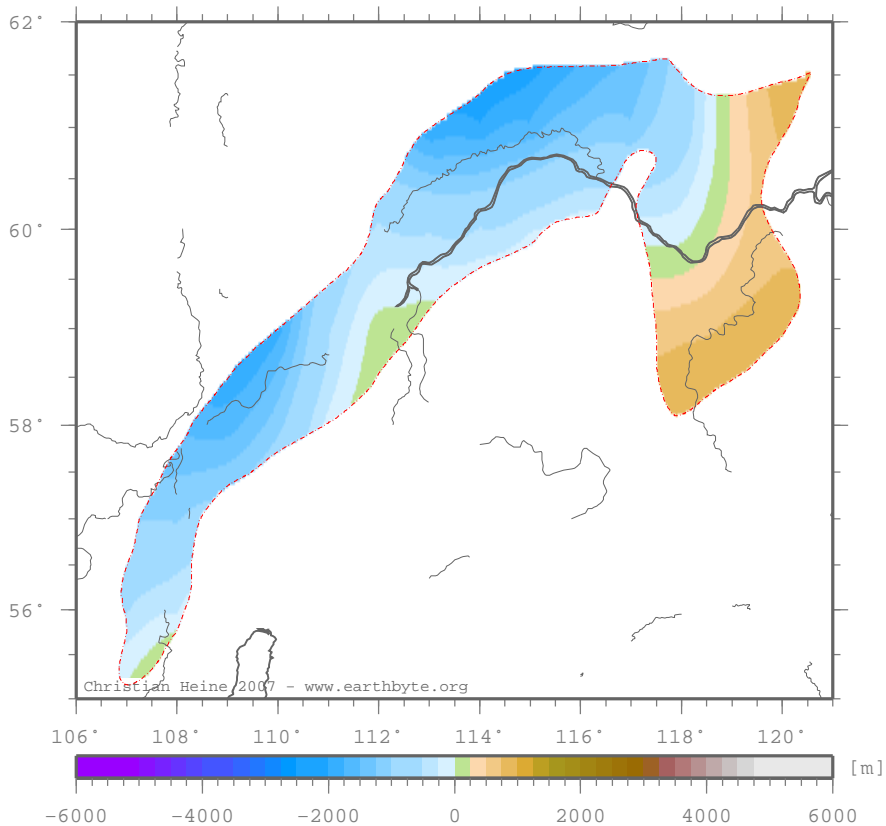

PredpatomTrough – predele

Elevation