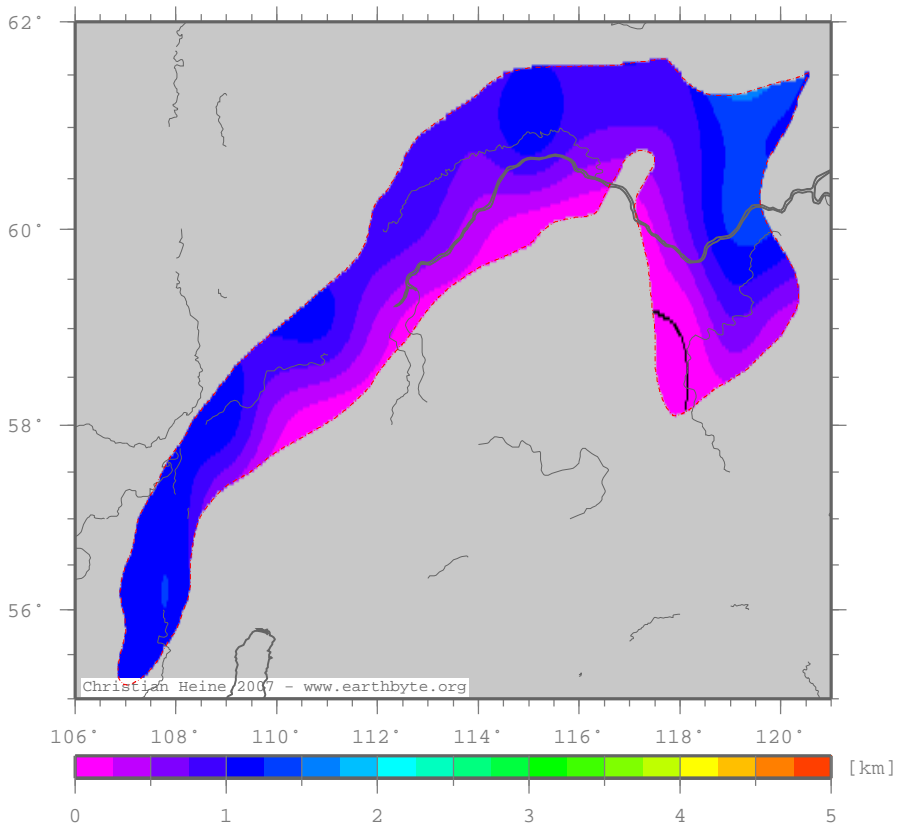

PredpatomTrough – isocorr

Isostatic correction