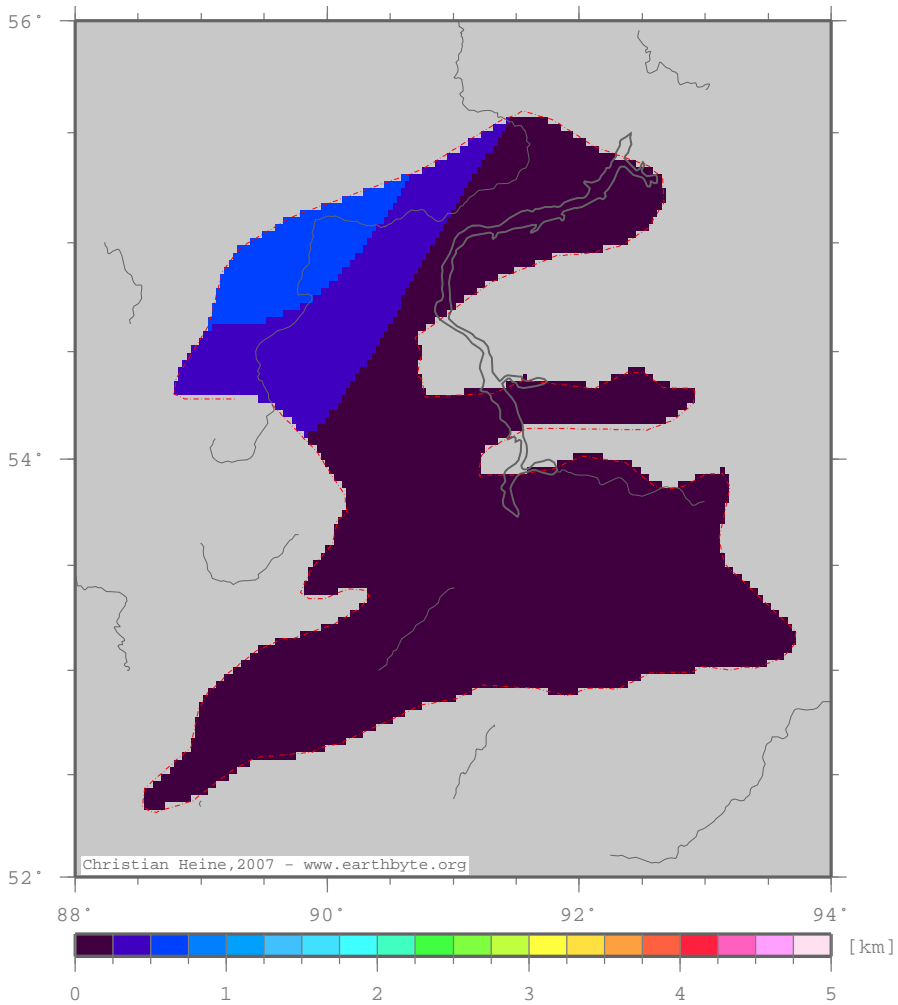

# MinusinskBasin – ttscrust

Total tectonic subsidence