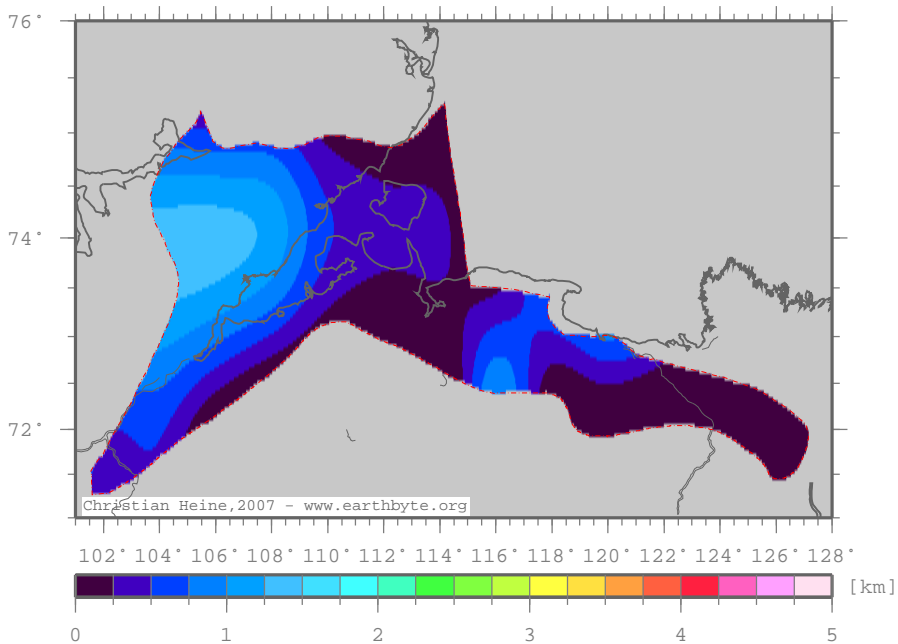

# Lena–AnabarTrough – ttscrust

Total tectonic subsidence