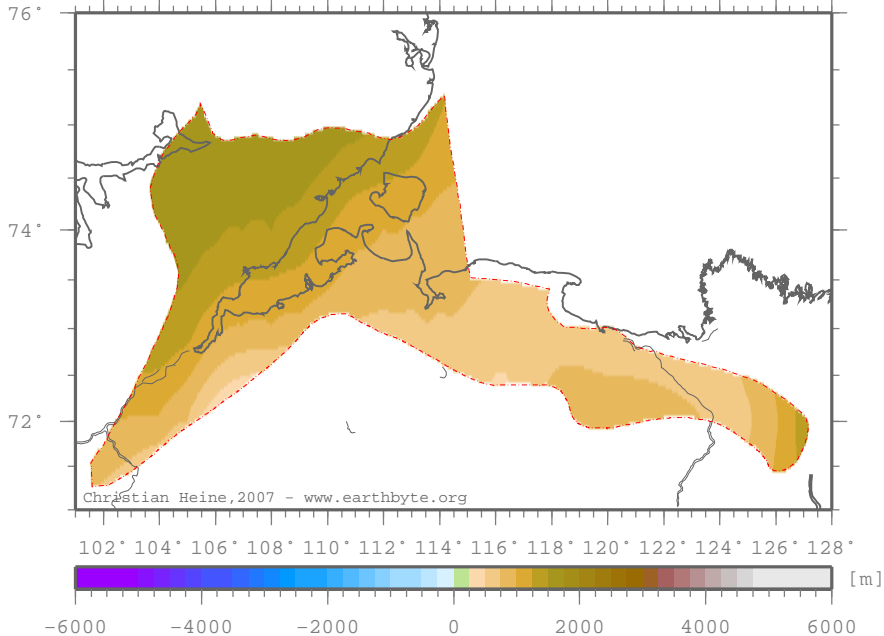

Lena–AnabarTrough – predele

Elevation