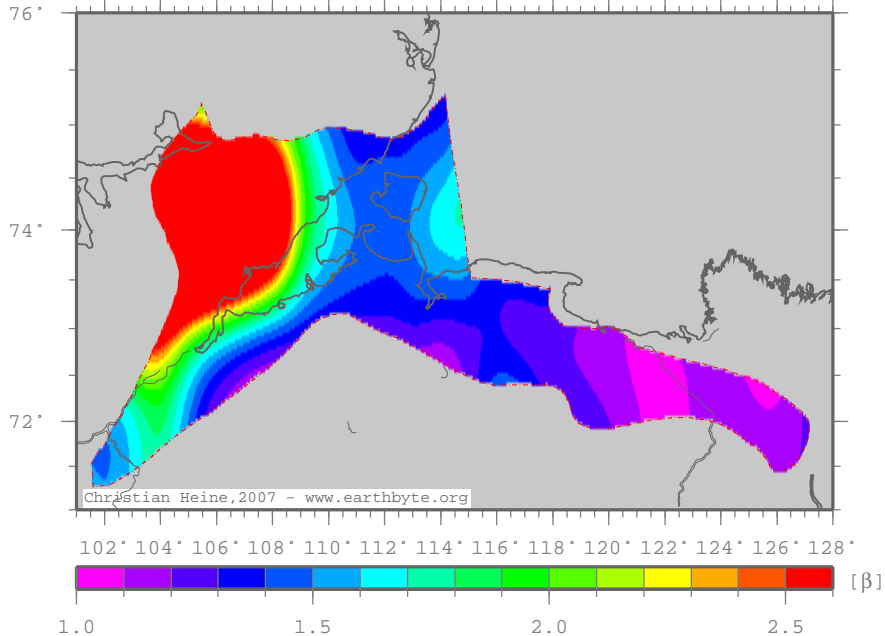

Lena–AnabarTrough – betased

Crustal extension from sed thickness