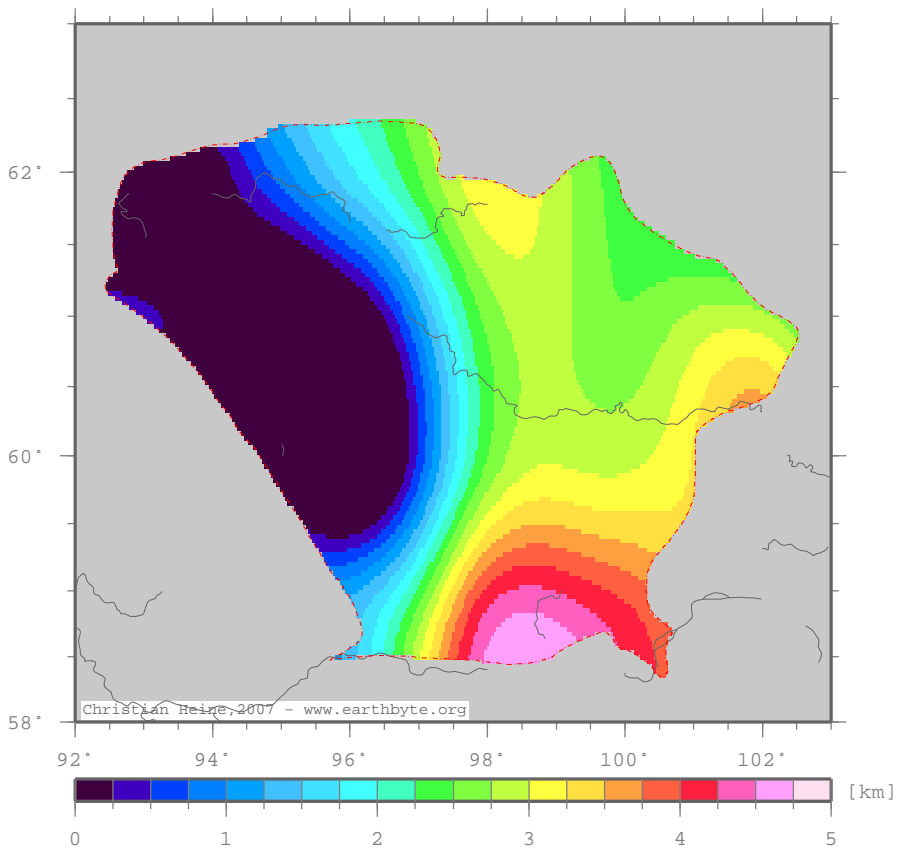

# BaykitAnteclise – tssed

Total tectonic subsidence