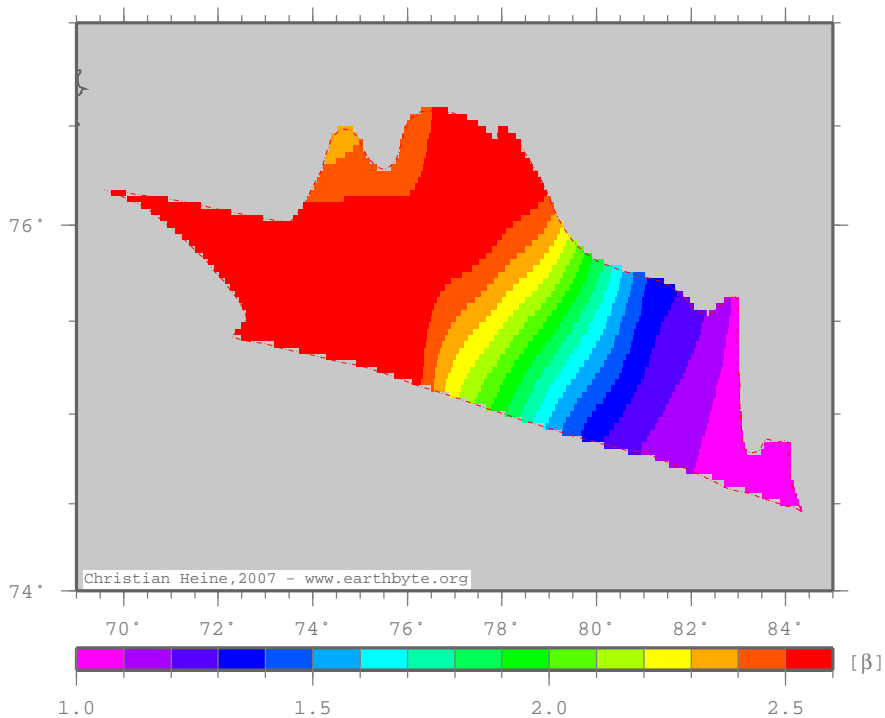

# ArcticInstitutTrough – betased

Crustal extension from sed thickness