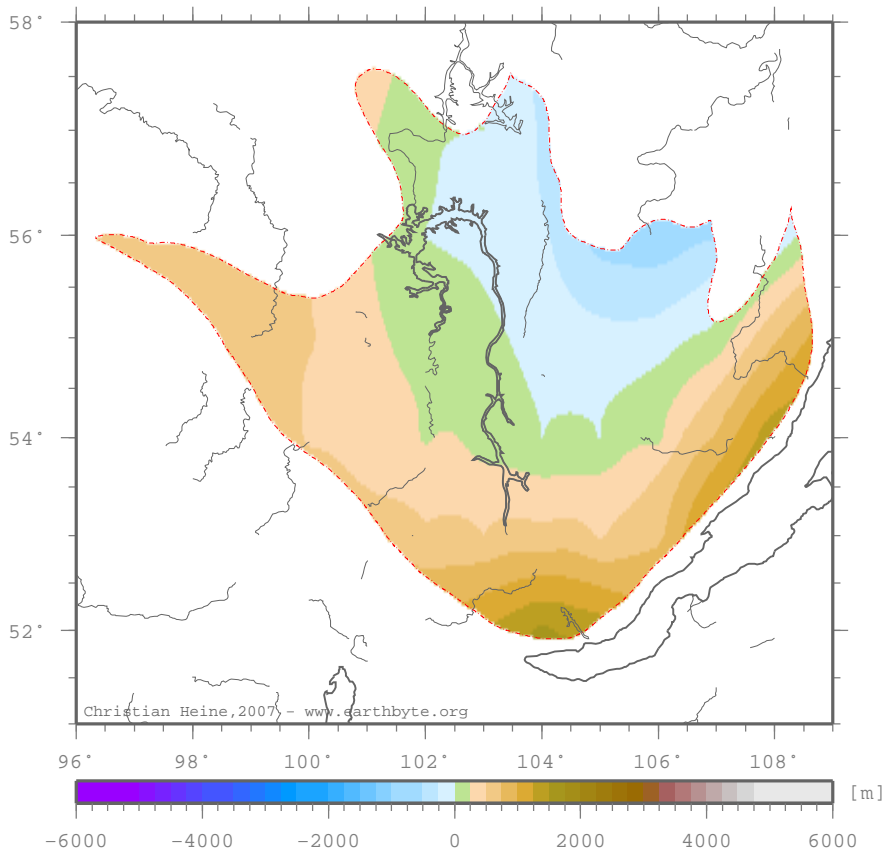

# Angara-LenaStructuralTerrace – predele

Elevation