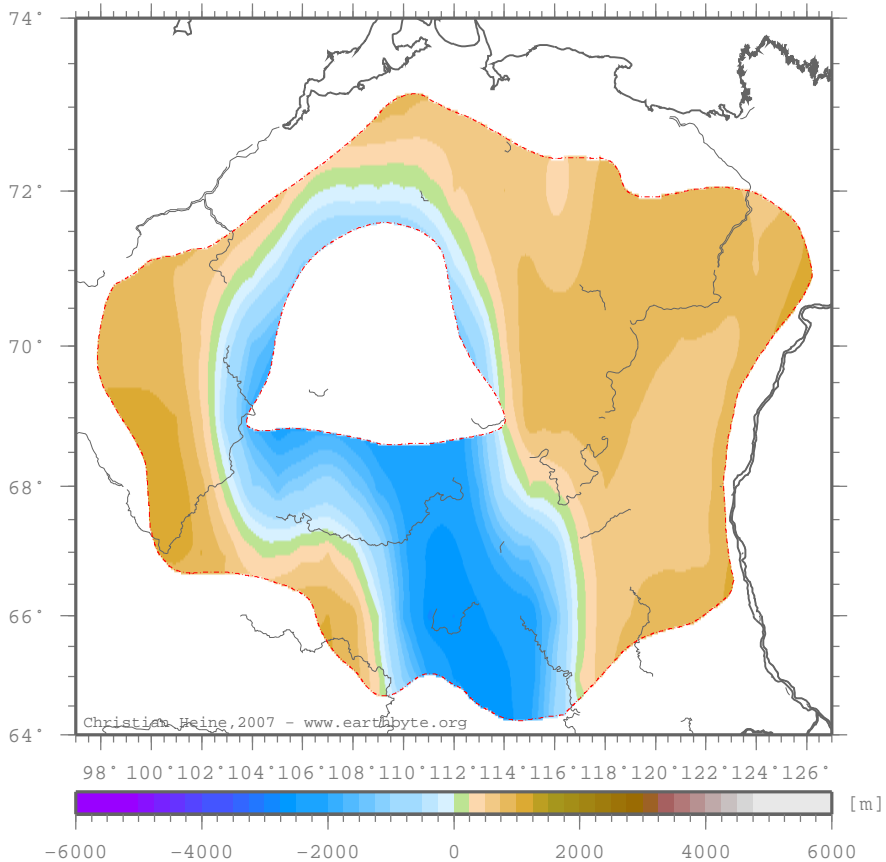

Anabar-OlenokBasin – predele

Elevation