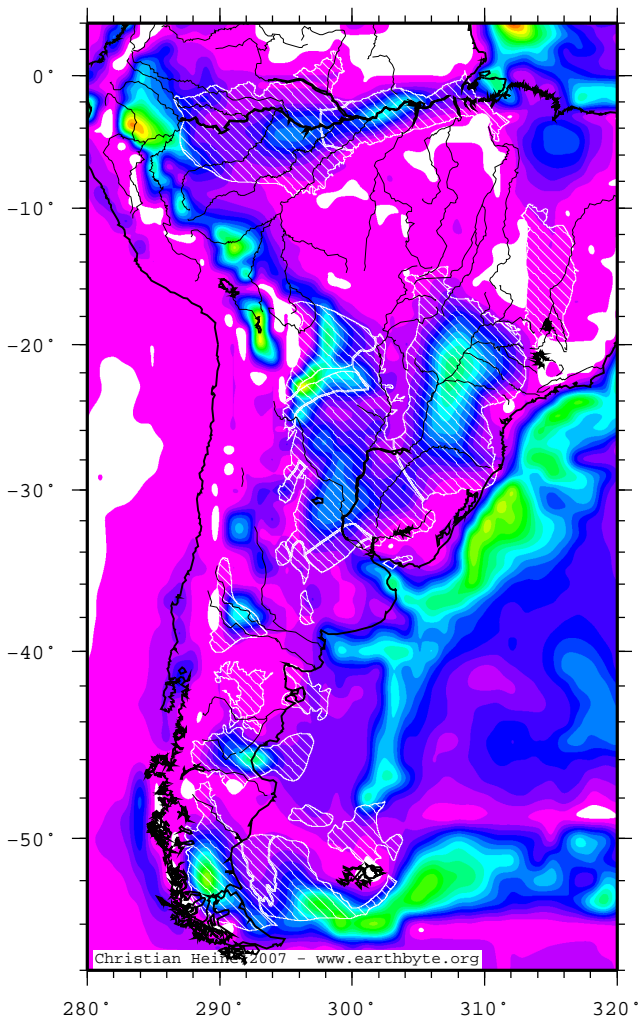

# SAM – Laske sediment thickness

Thickness