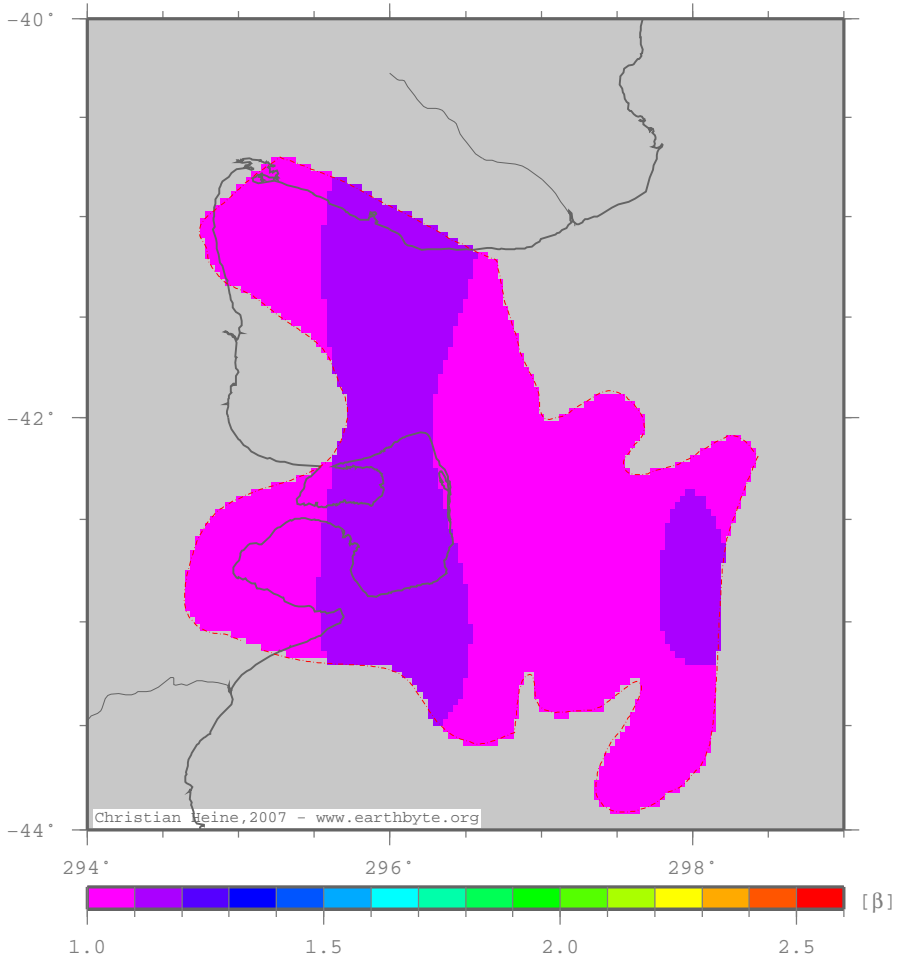

ValdesBasin – betased

Crustal extension from sed thickness