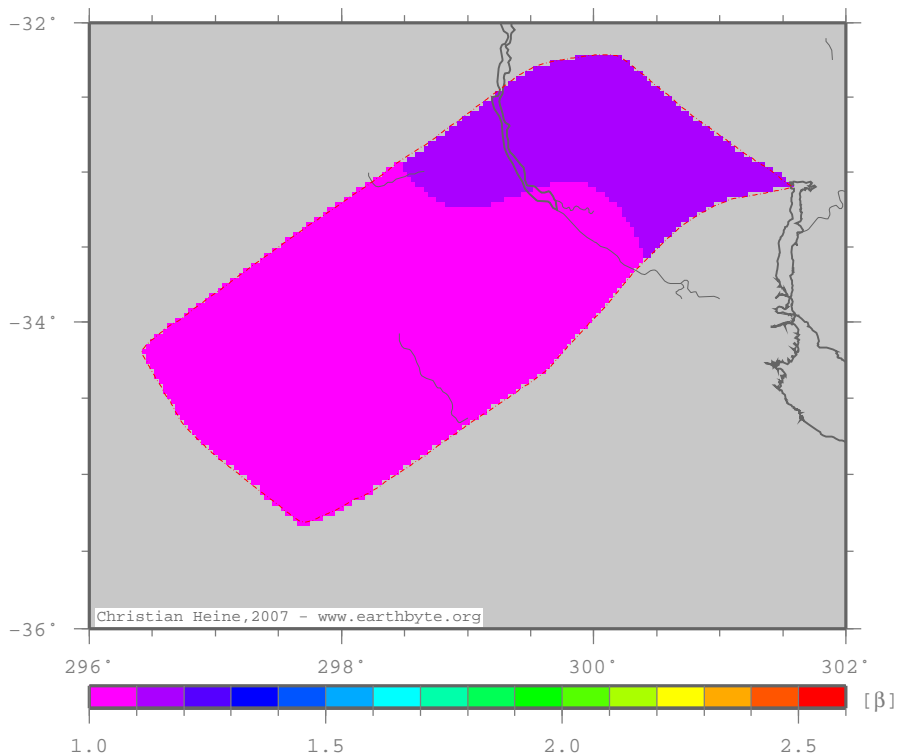

RosarioBasin – betased

Crustal extension from sed thickness