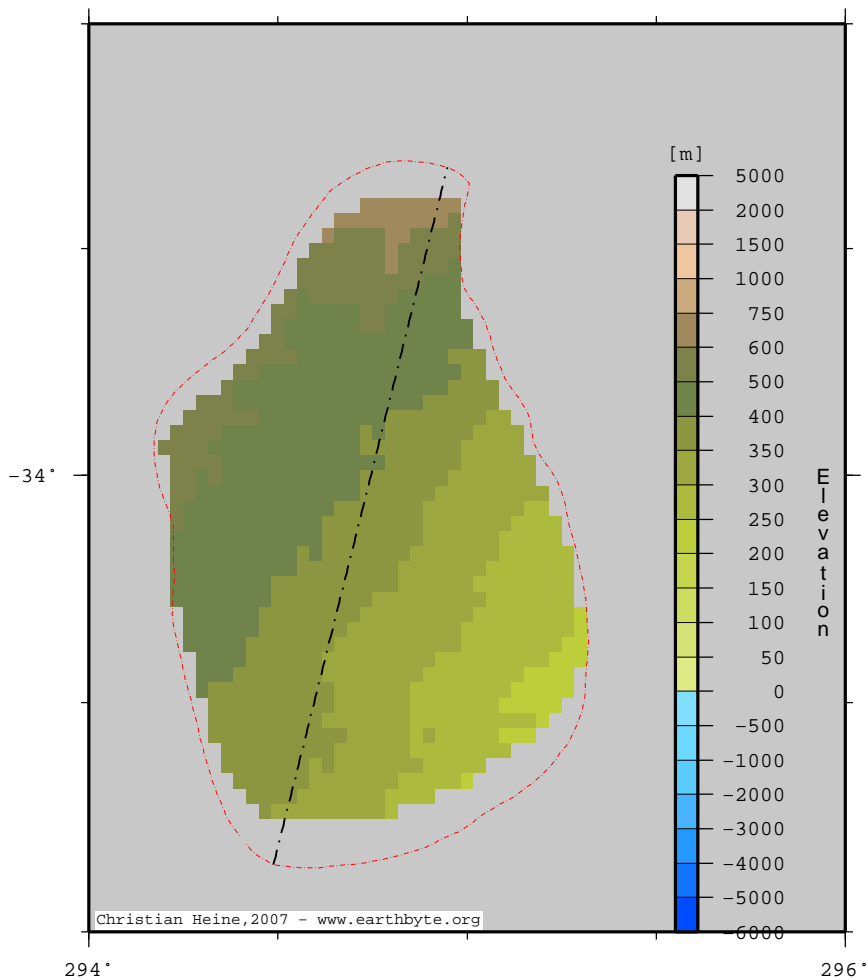

# MercedesBasin – topography

125  
km

250