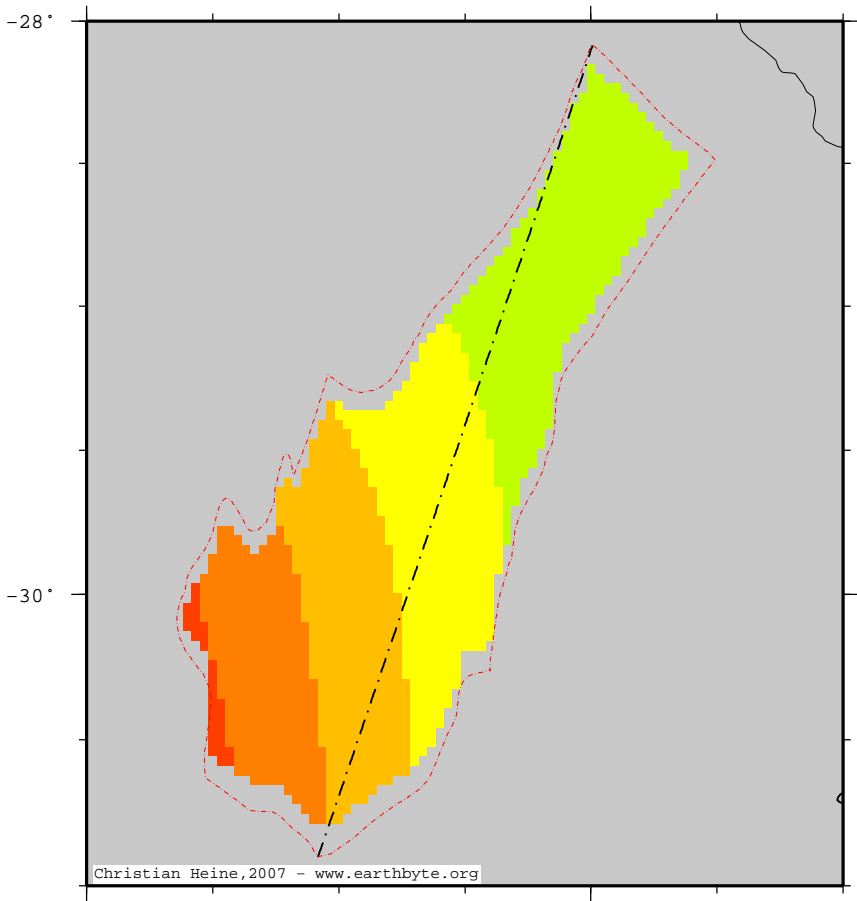

LasSalinasBasin – thick

Christian Heine, 2007 - www.earthbyte.org

Thickness