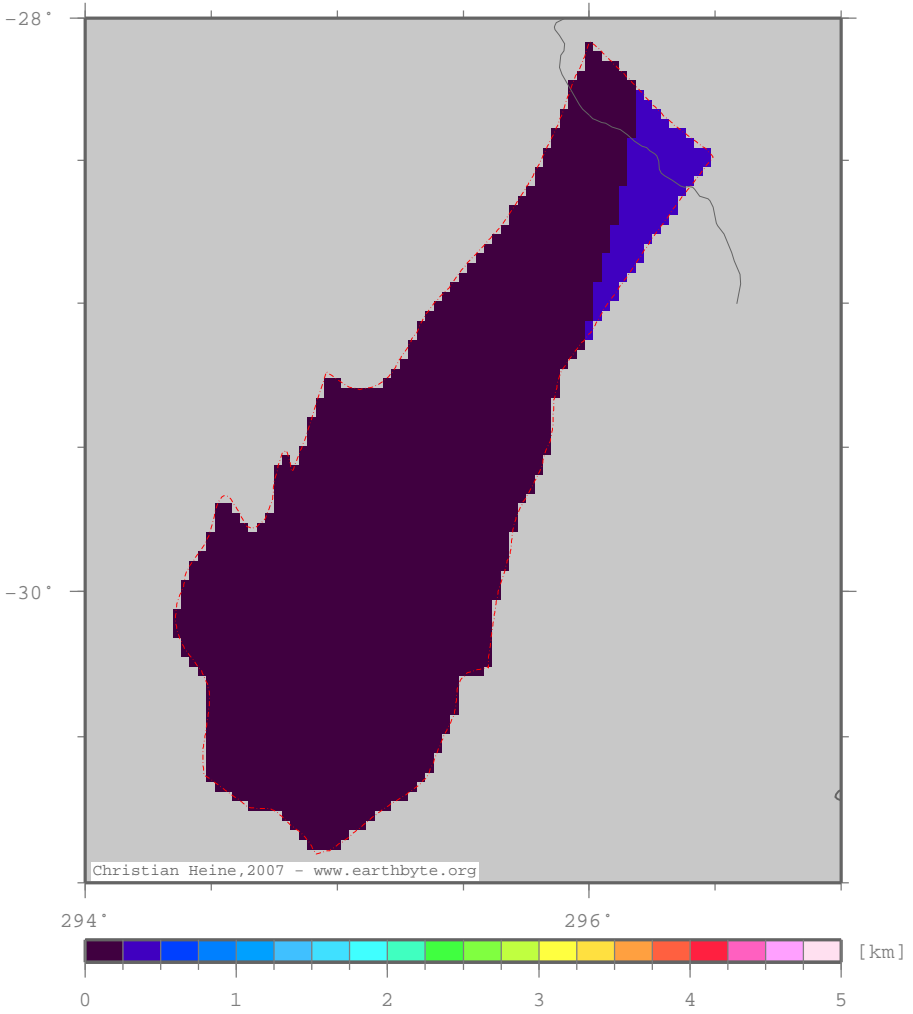

LasSalinasBasin – ttscrust

Total tectonic subsidence