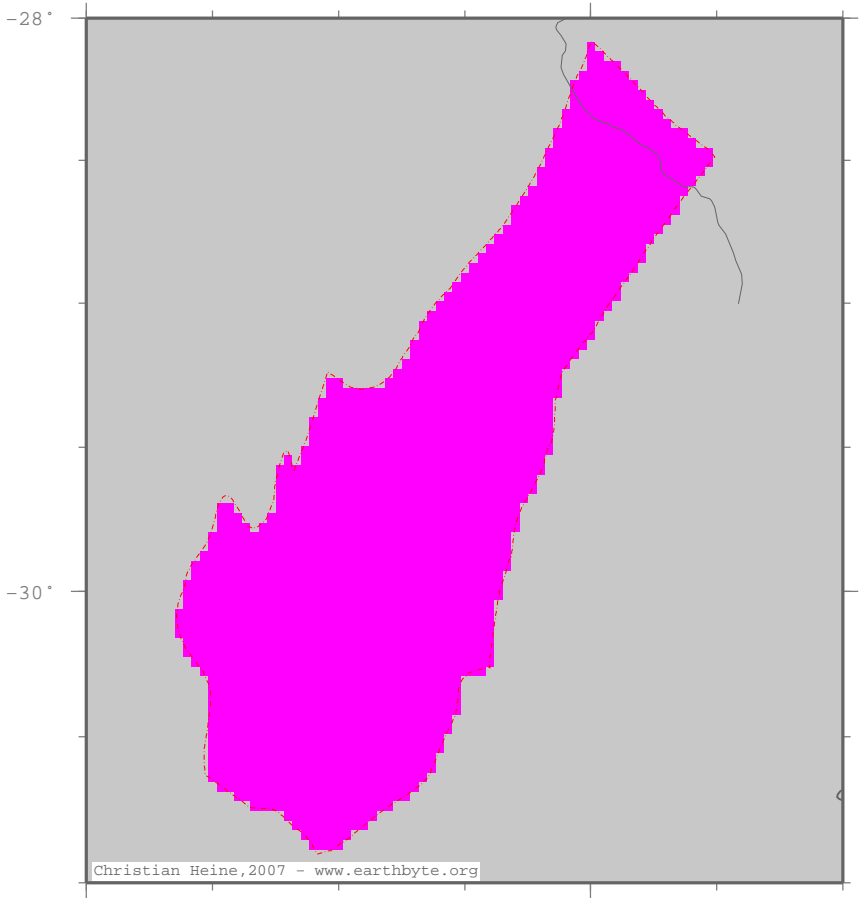

LasSalinasBasin – betacrust

Crustal extension factor