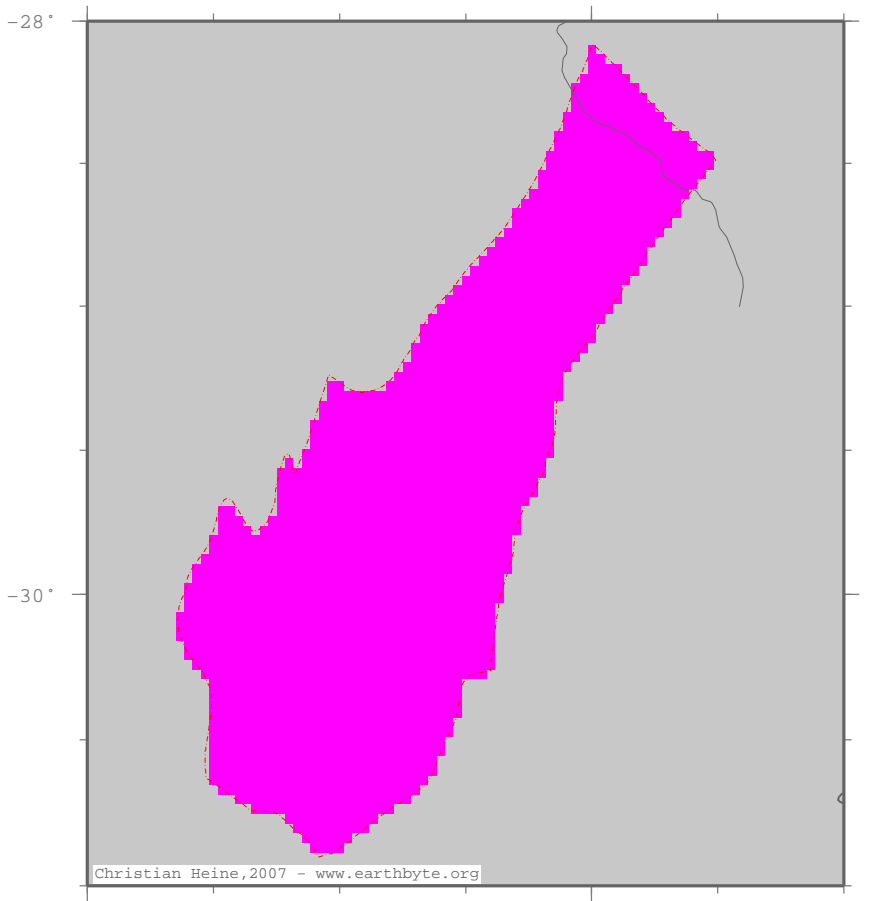

LasSalinasBasin – betased

Crustal extension from sed thickness