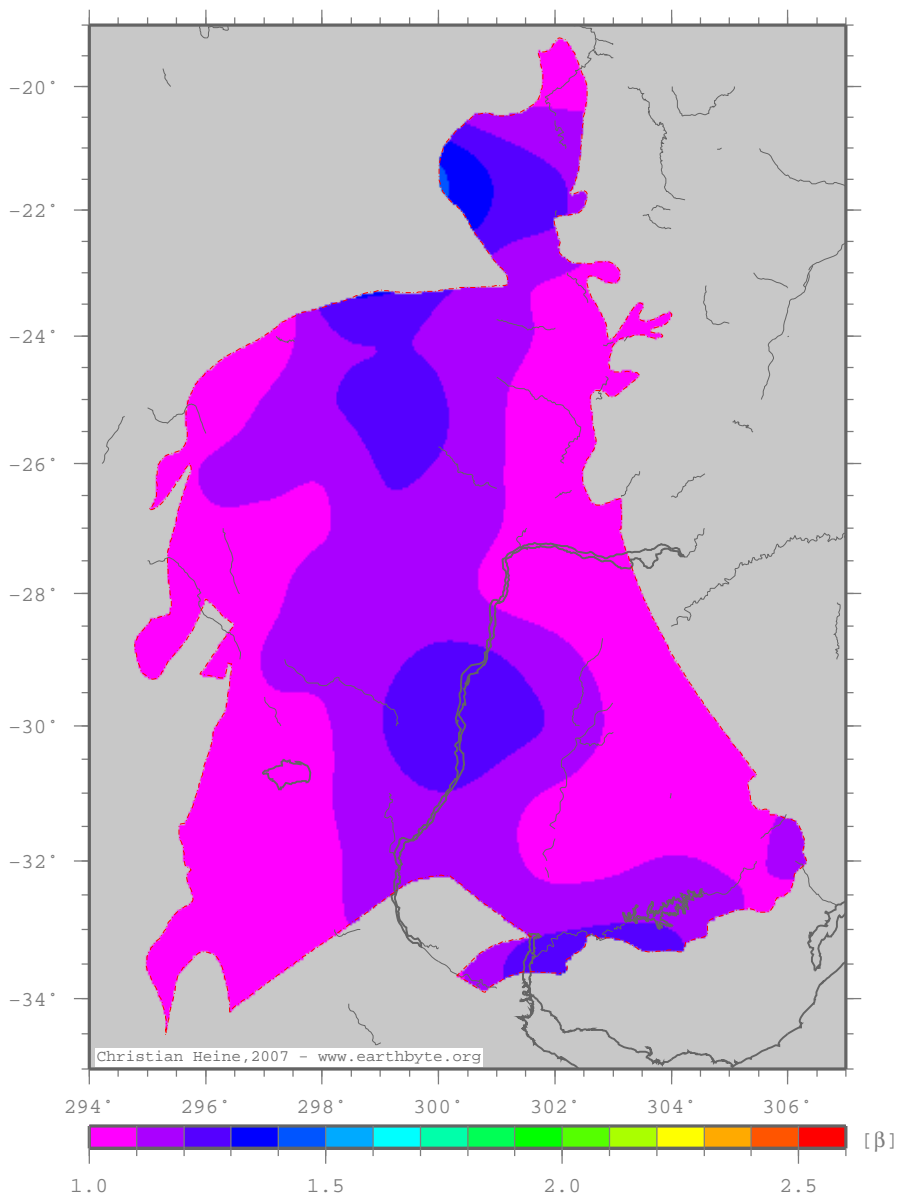

Chaco-ParanaBasin – betased

Crustal extension from sed thickness