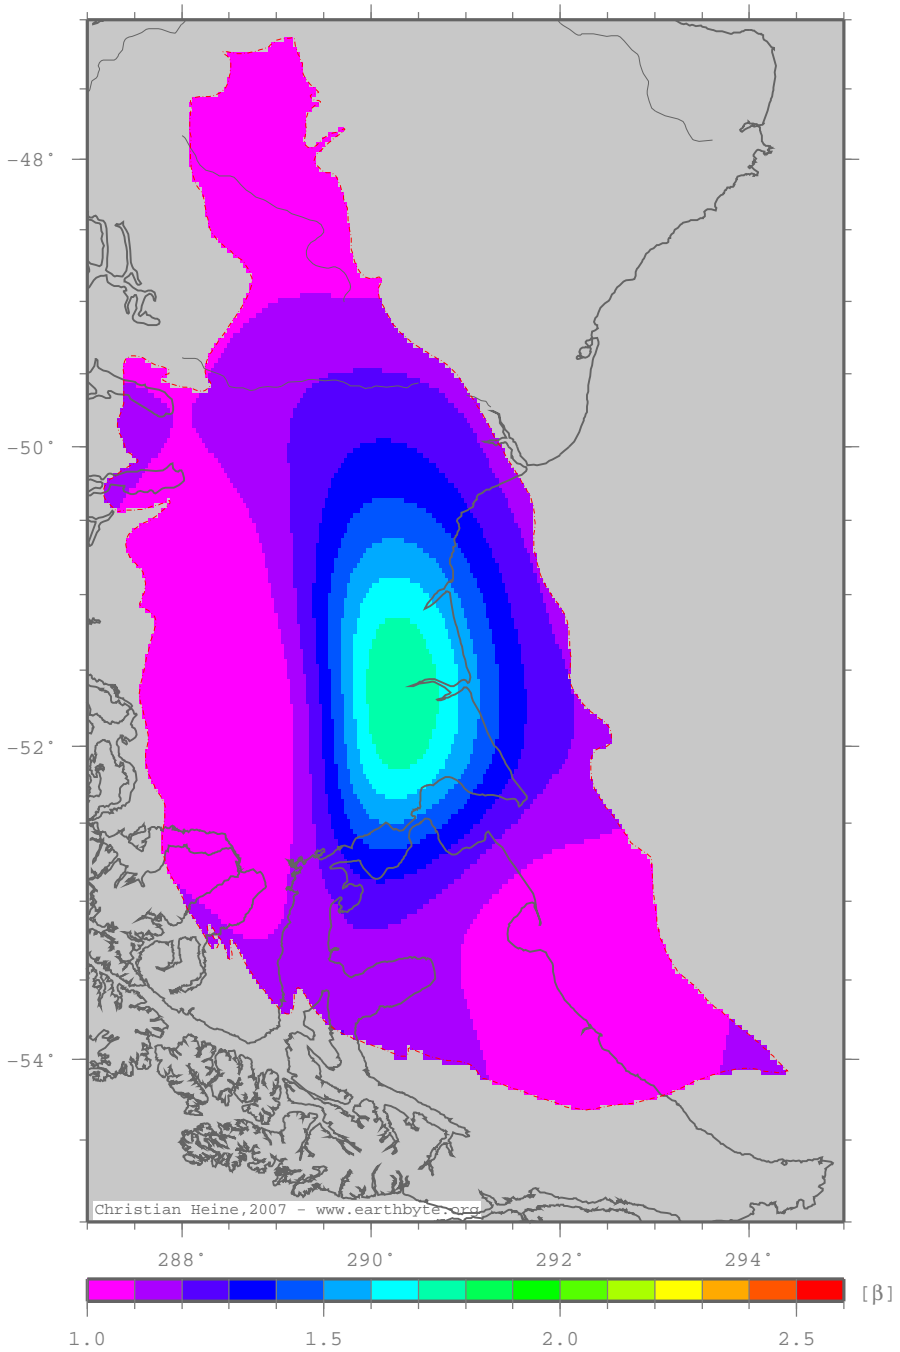

AustralBasin – betased

Crustal extension from sed thickness