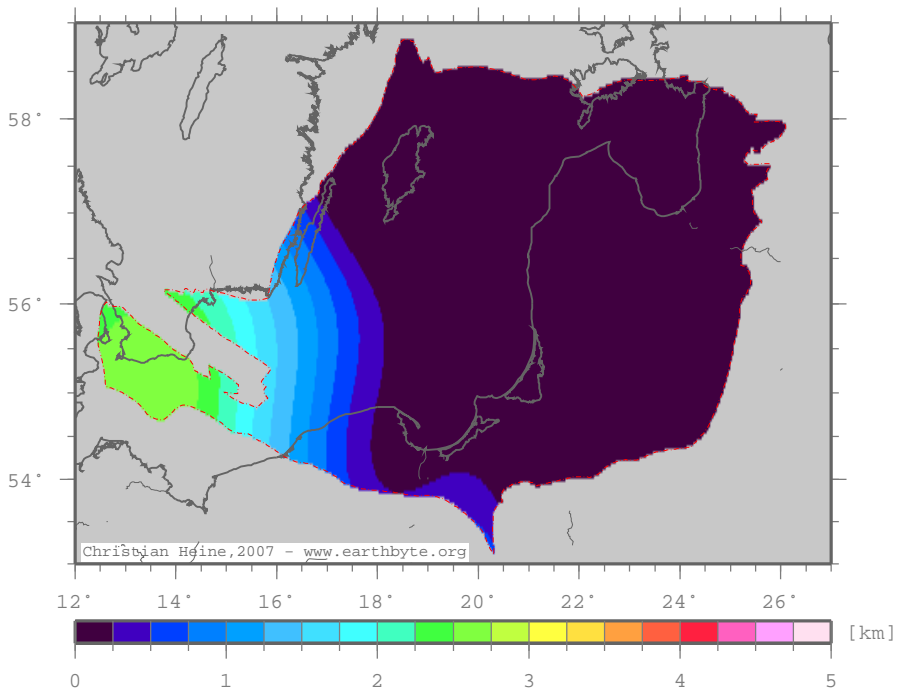

# BalticDepression – tts crust

Total tectonic subsidence