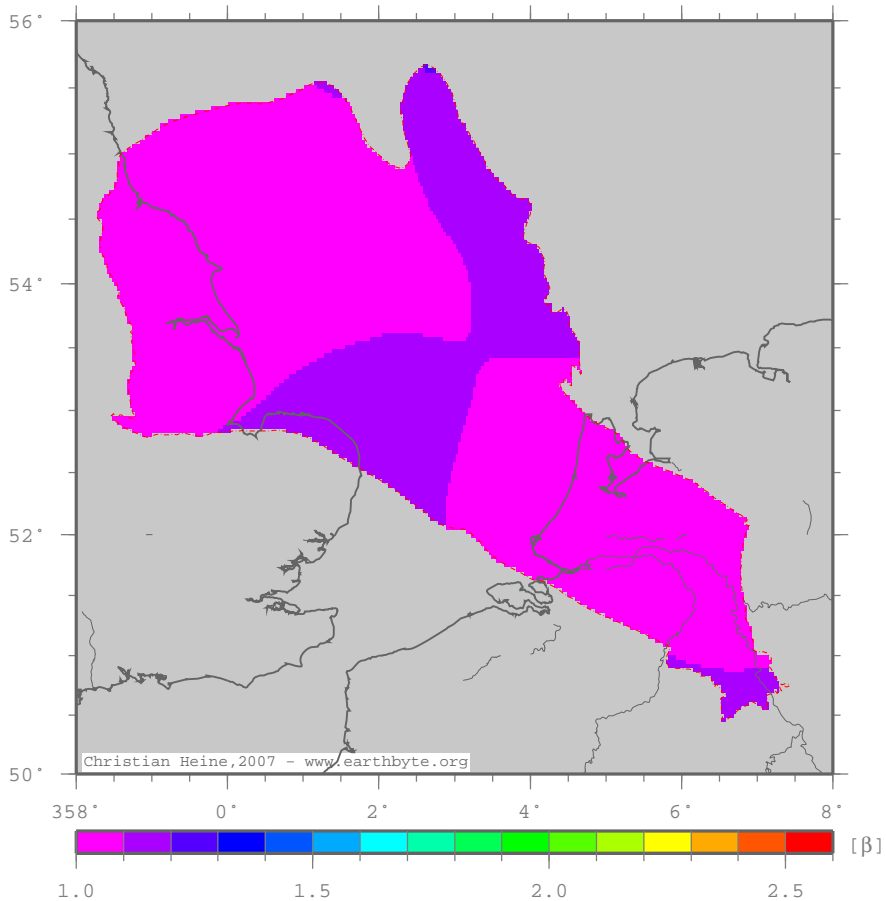

Anglo-DutchBasin – betased

Crustal extension from sed thickness