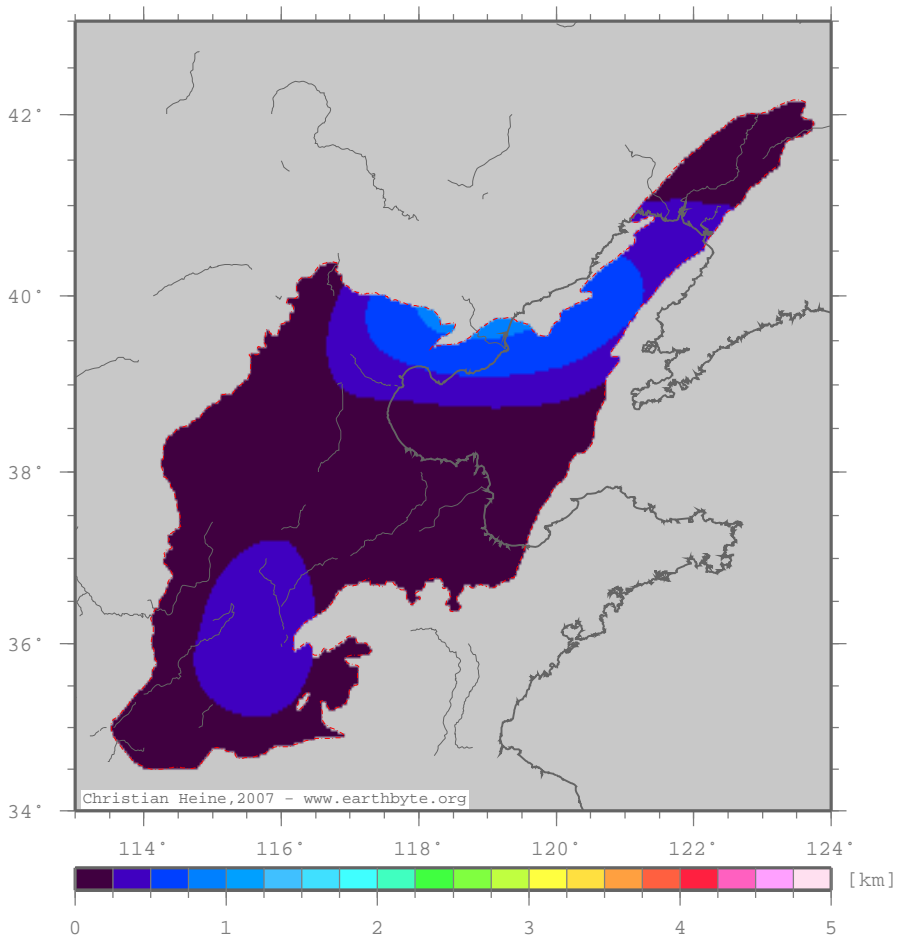

BohaiGulfBasin – ttscrust

Total tectonic subsidence