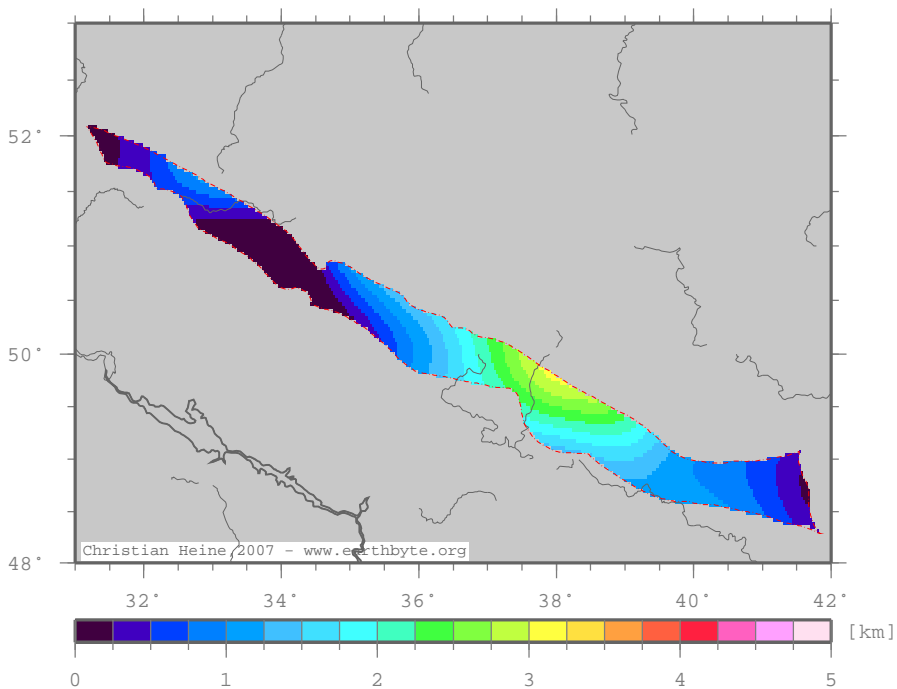

# VoronezhArchSouthernSlope – tssed

Total tectonic subsidence