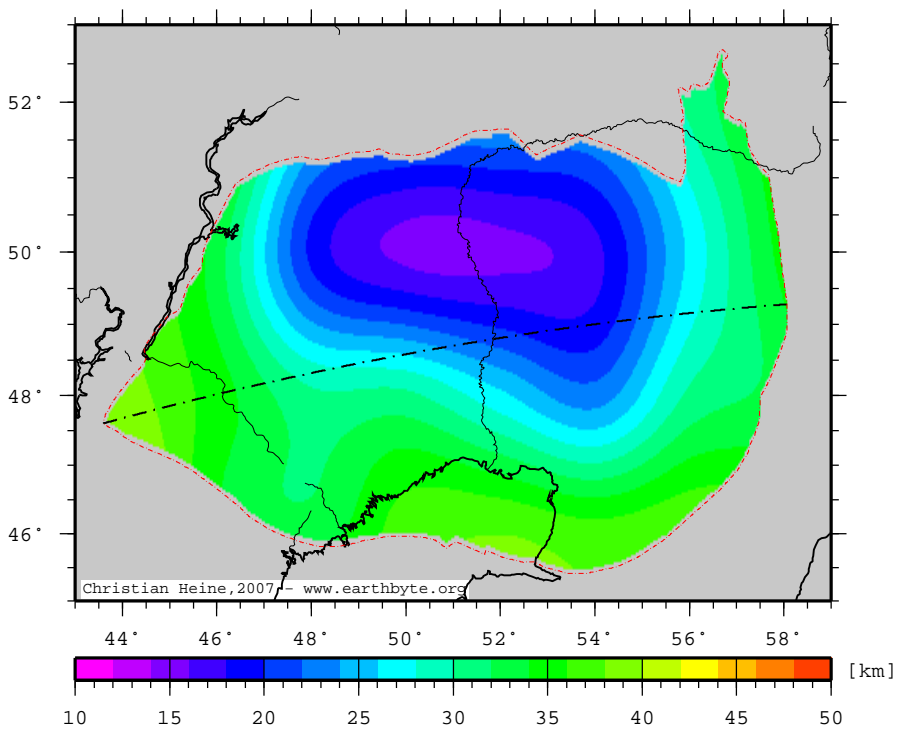

PrecaspianBasin – plaincrust

Thickness