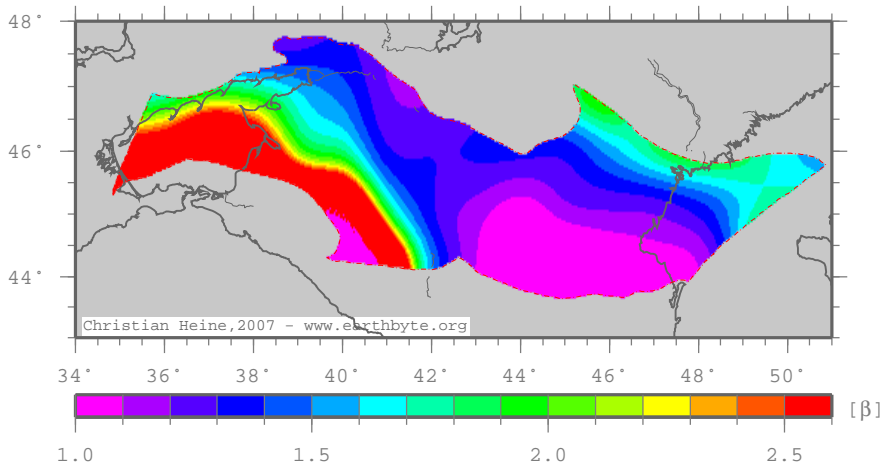

NorthCaucasusPlatform – betased

Crustal extension from sed thickness