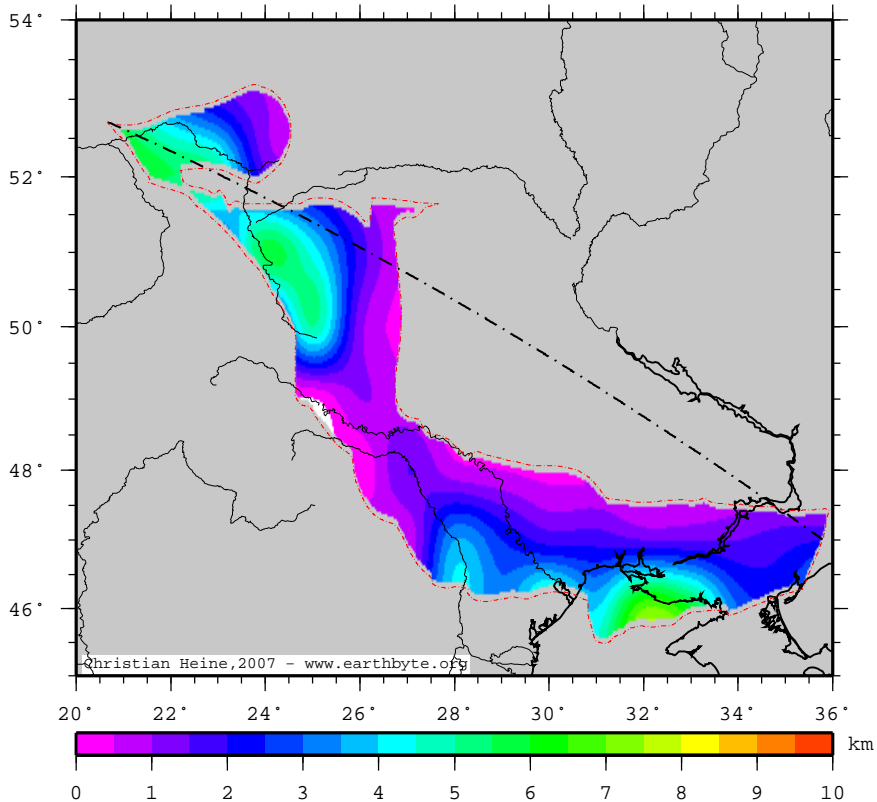

# EastEuropeanPlatform – laskesedthick

Thickness