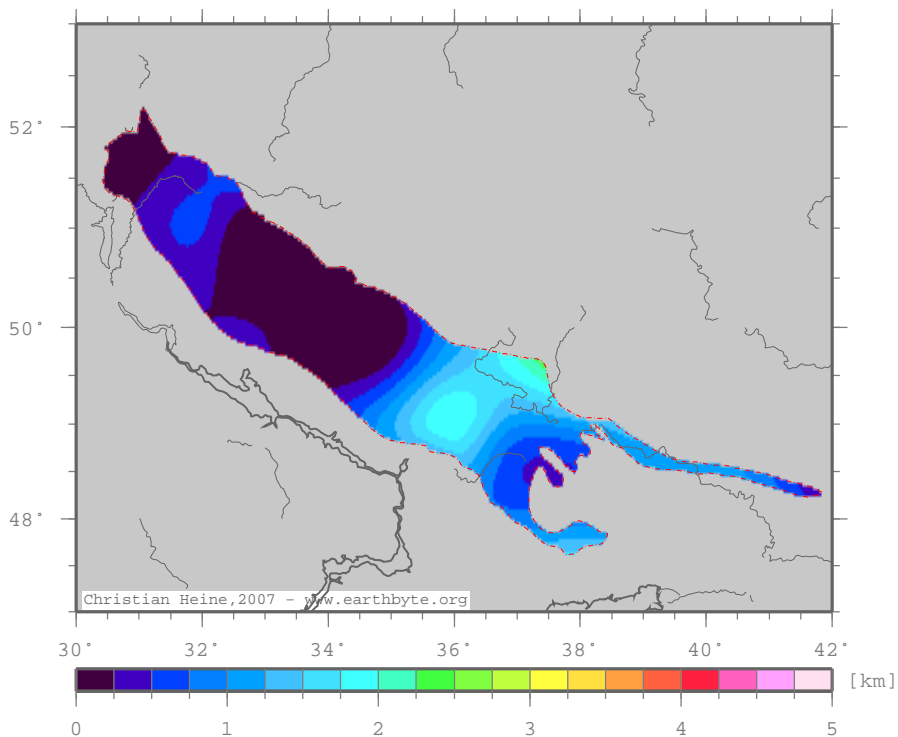

# Dnipro-Donets\_Basin – tssed

Total tectonic subsidence