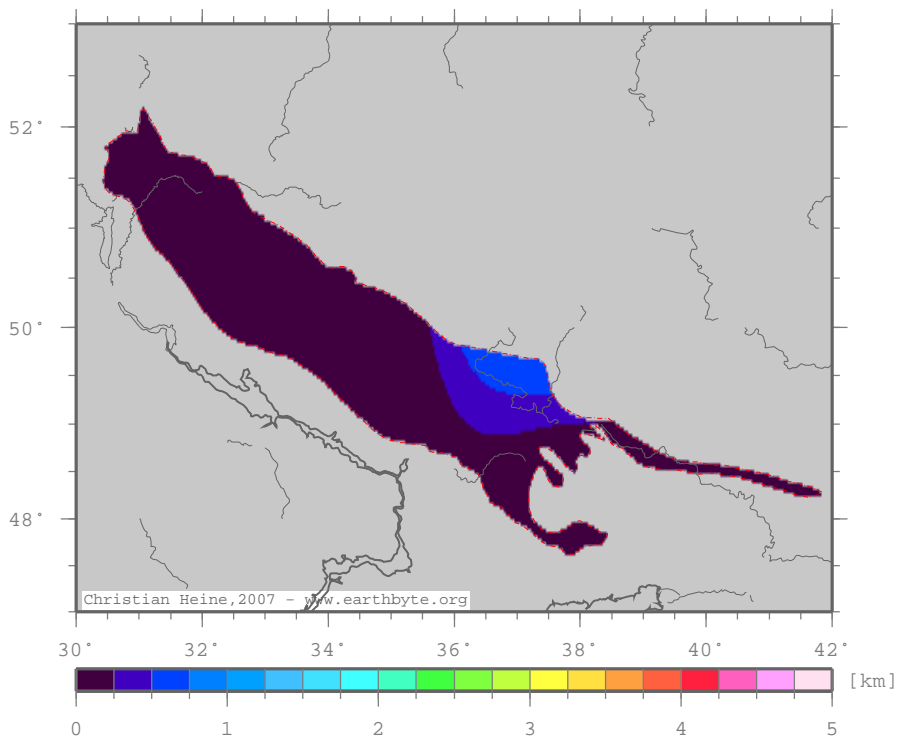

# Dnipro-Donets\_Basin – ttscrust

Total tectonic subsidence