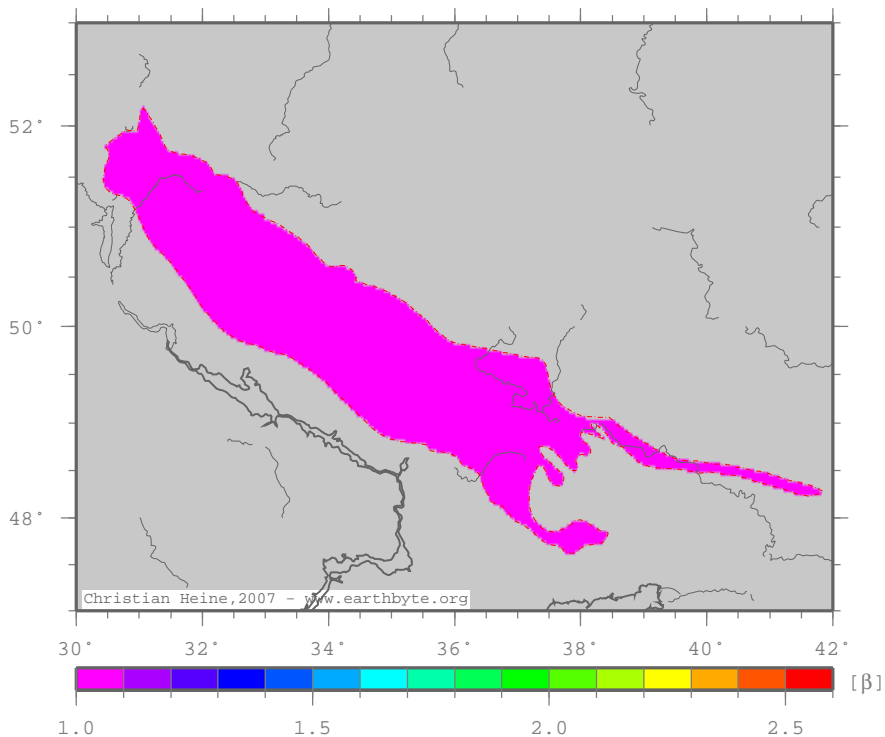

# Dnipro-Donets\_Basin – betacrust

Crustal extension factor