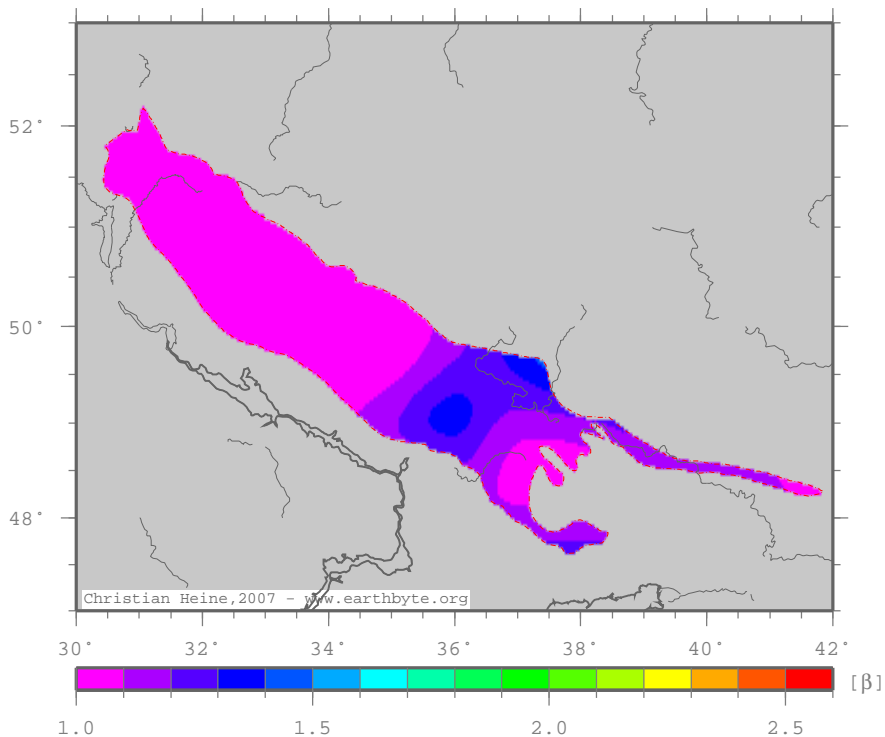

# Dnipro-Donets\_Basin – betased

Crustal extension from sed thickness