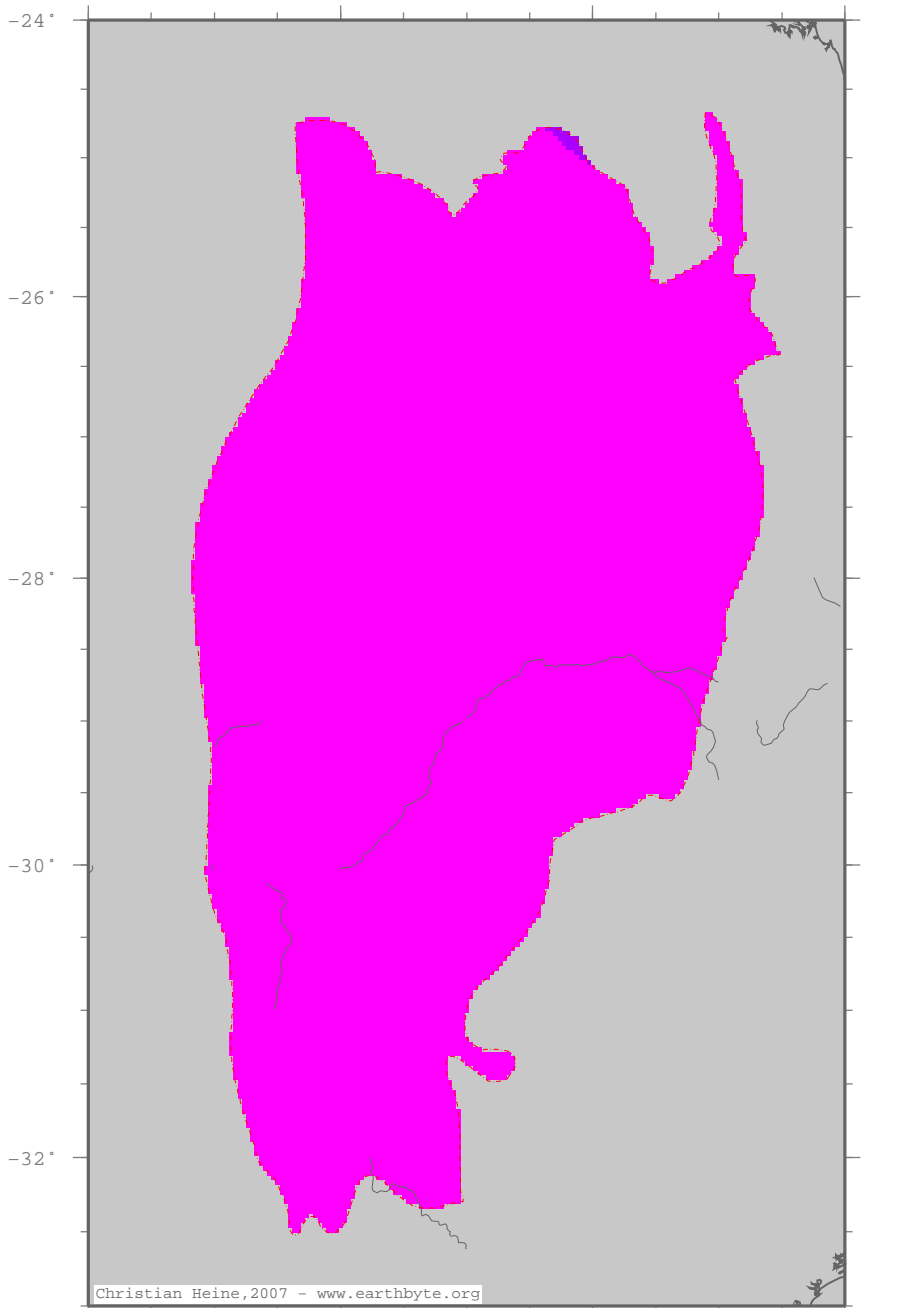

# SuratBasin – betacrust

Crustal extension factor