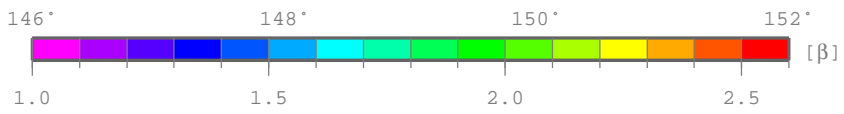

# SuratBasin – betacrust

Crustal extension factor