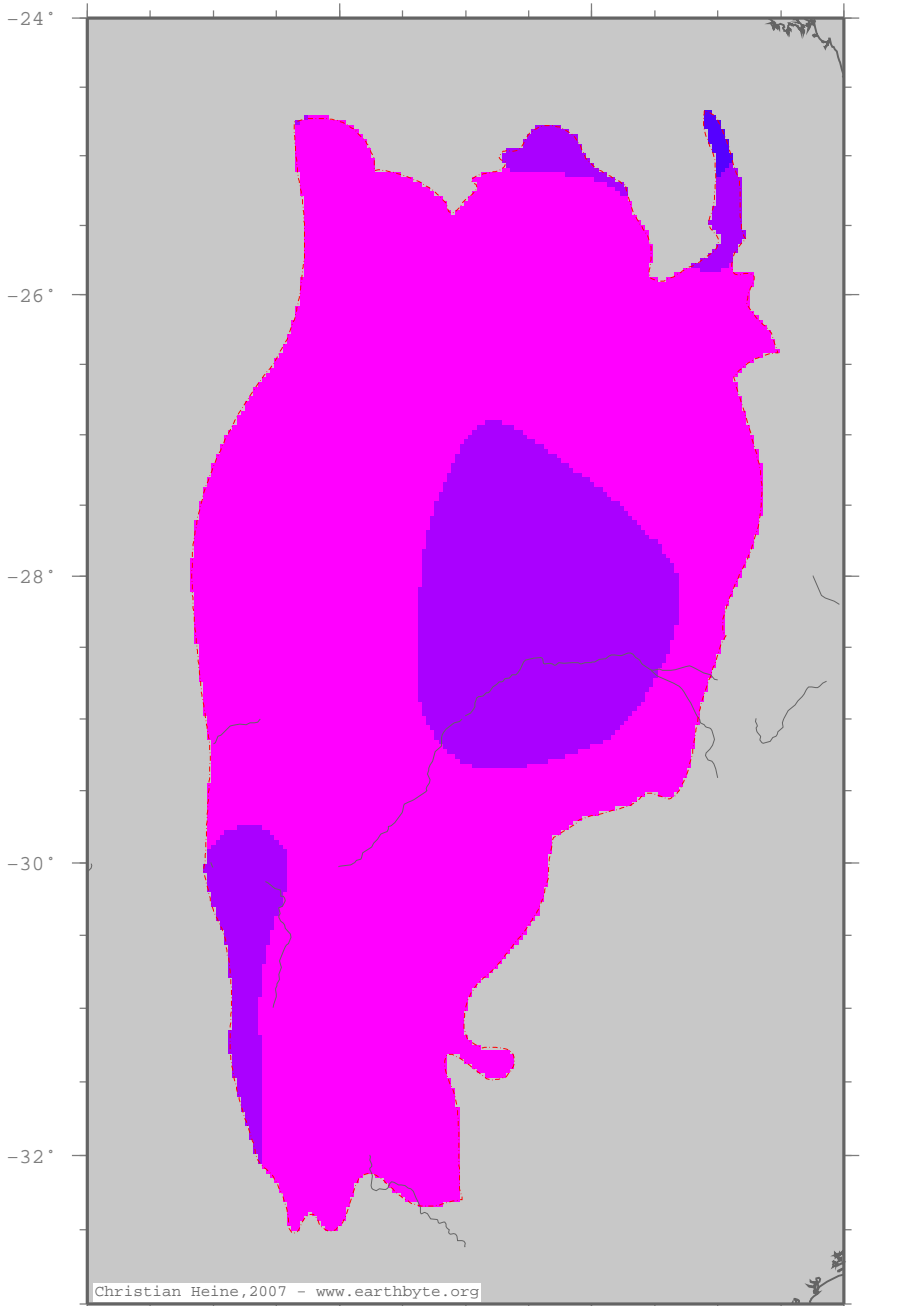

SuratBasin – betased

Crustal extension from sed thickness