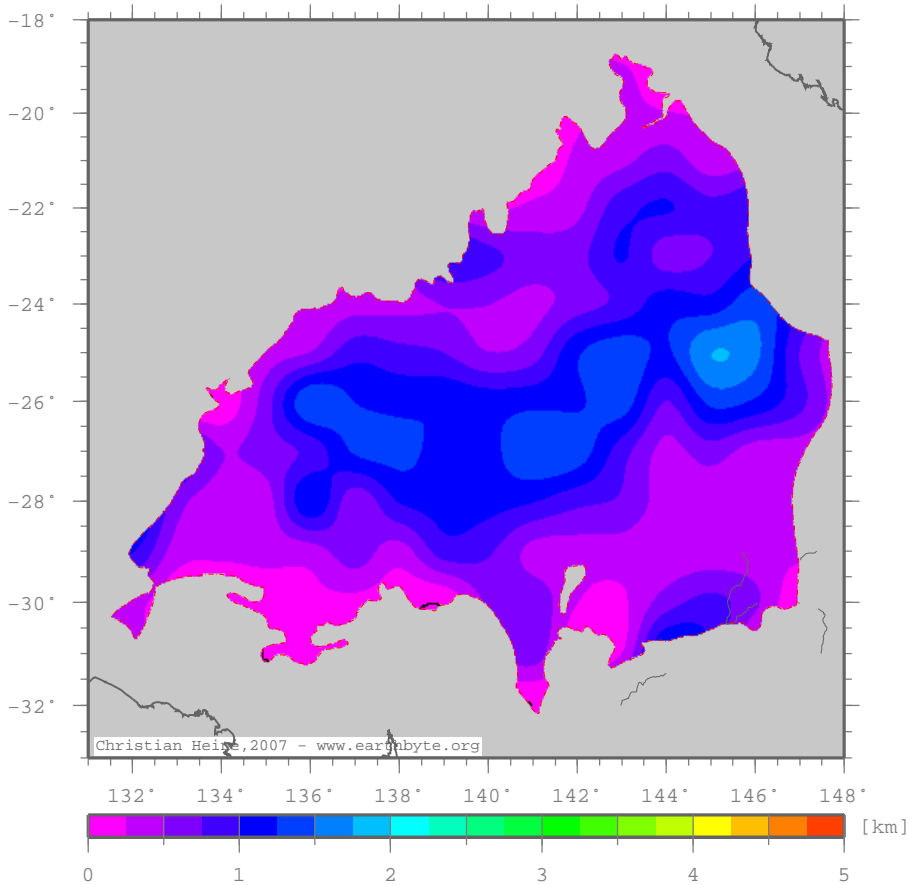

# EromangaBasin – isocorr

Isostatic correction