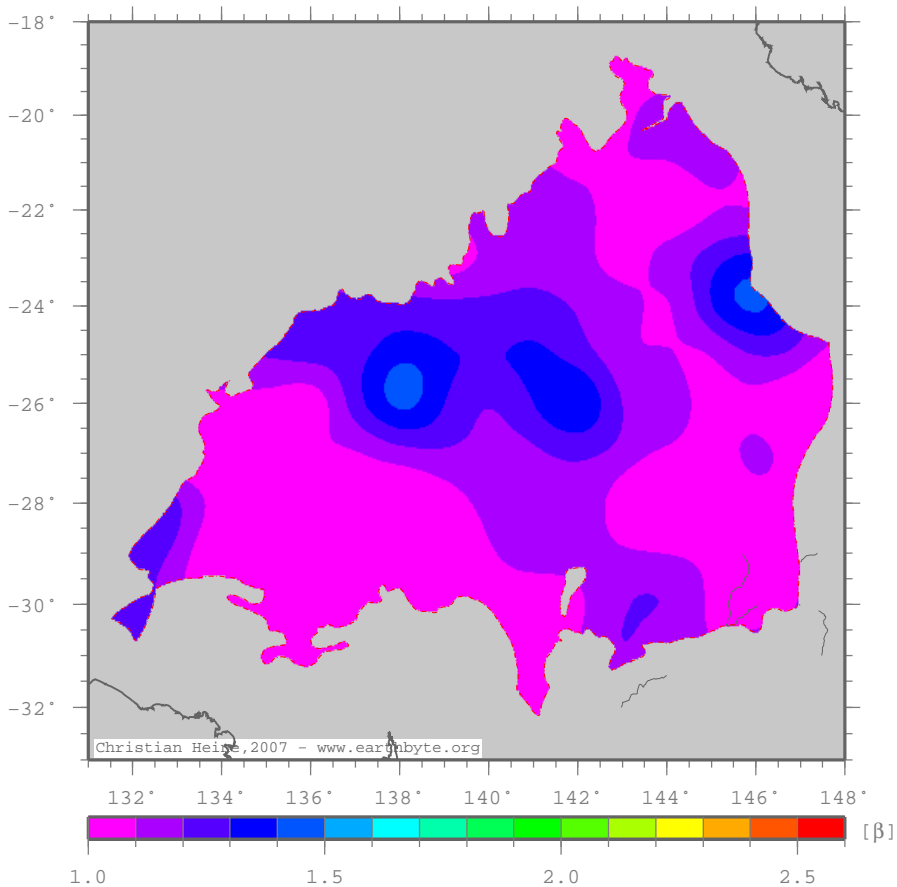

EromangaBasin – betased

Crustal extension from sed thickness