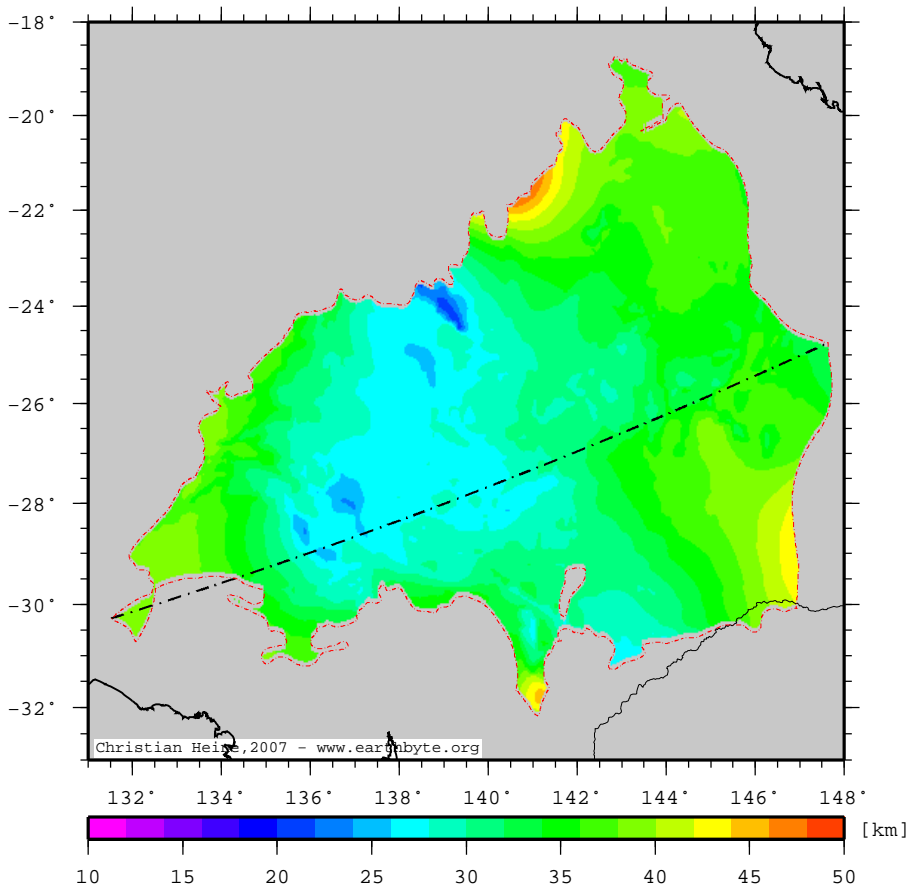

EromangaBasin – OZSBcrustthick

Thickness