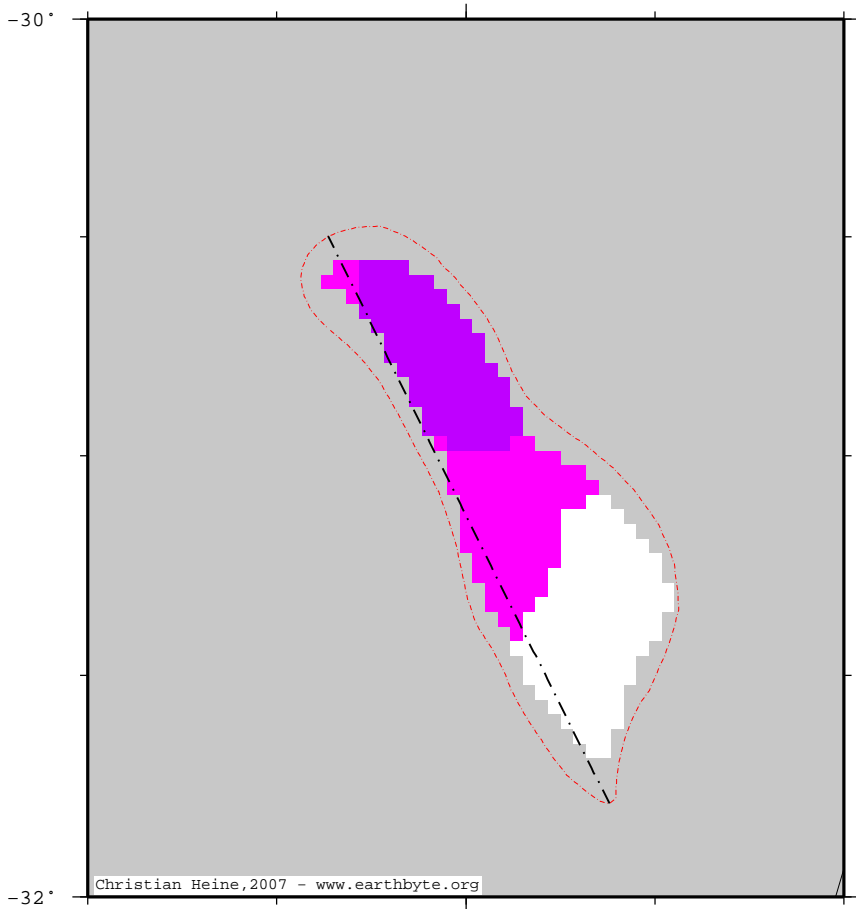

BancanniaTrough – GAsedthick

Thickness