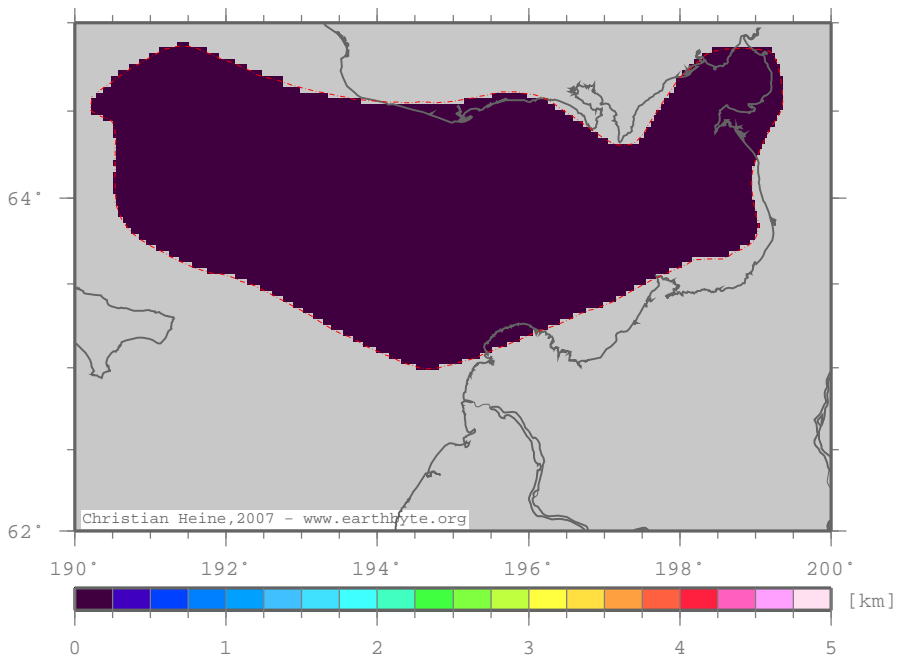

NortonBasin – ttscrust

Total tectonic subsidence