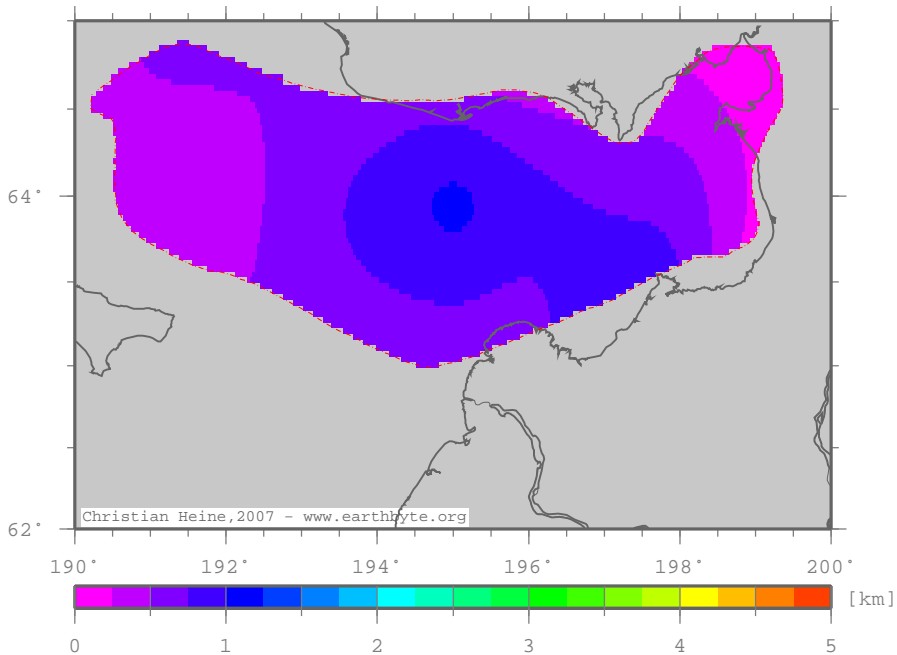

# NortonBasin – isocorr

Isostatic correction