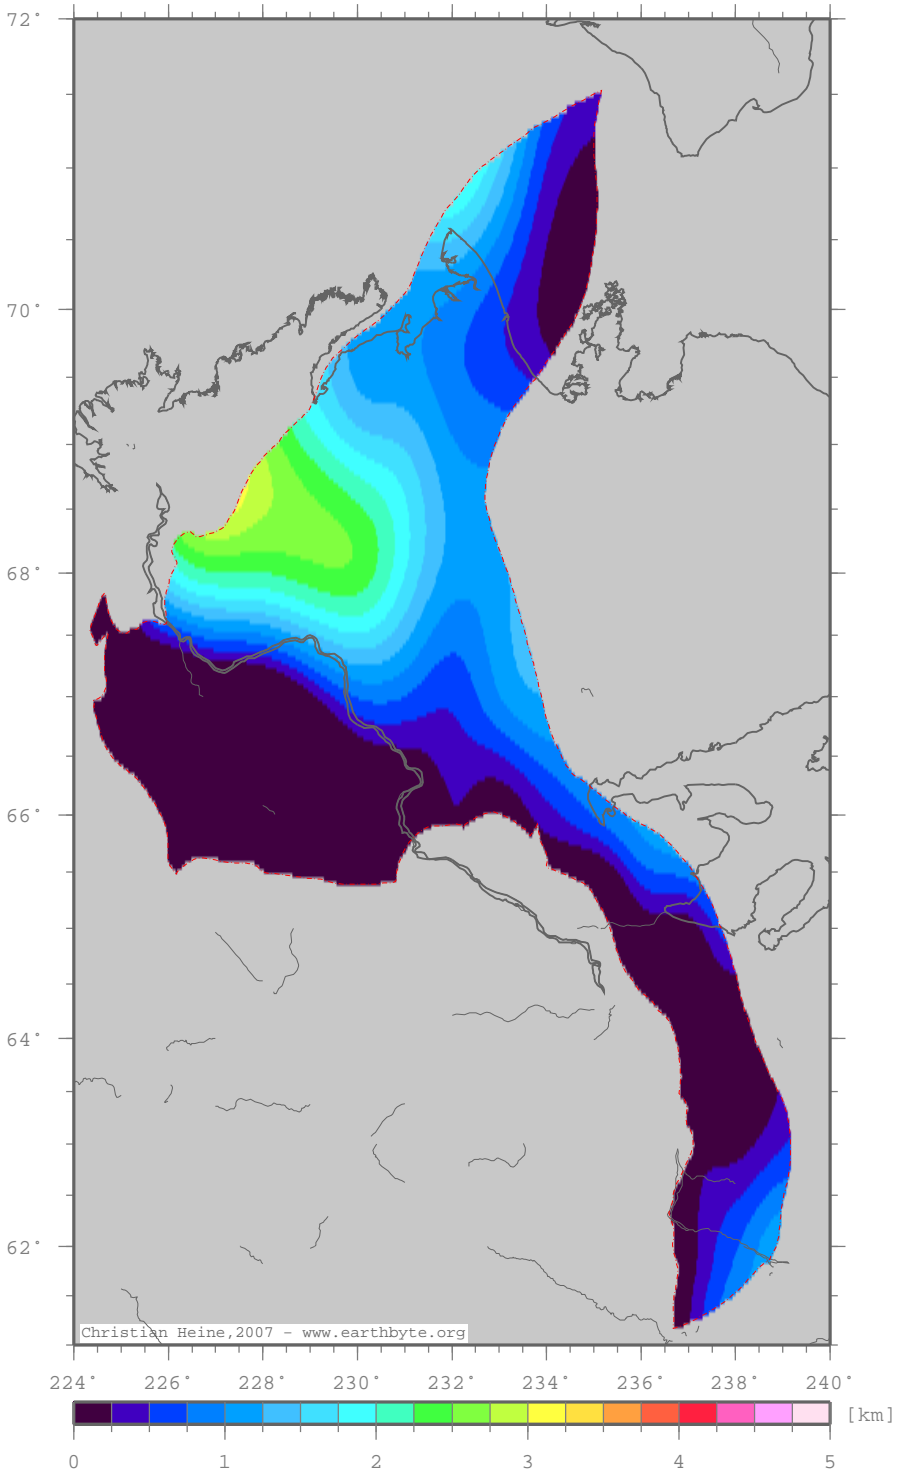

# NorthernInteriorPlatform – tssed

Total tectonic subsidence