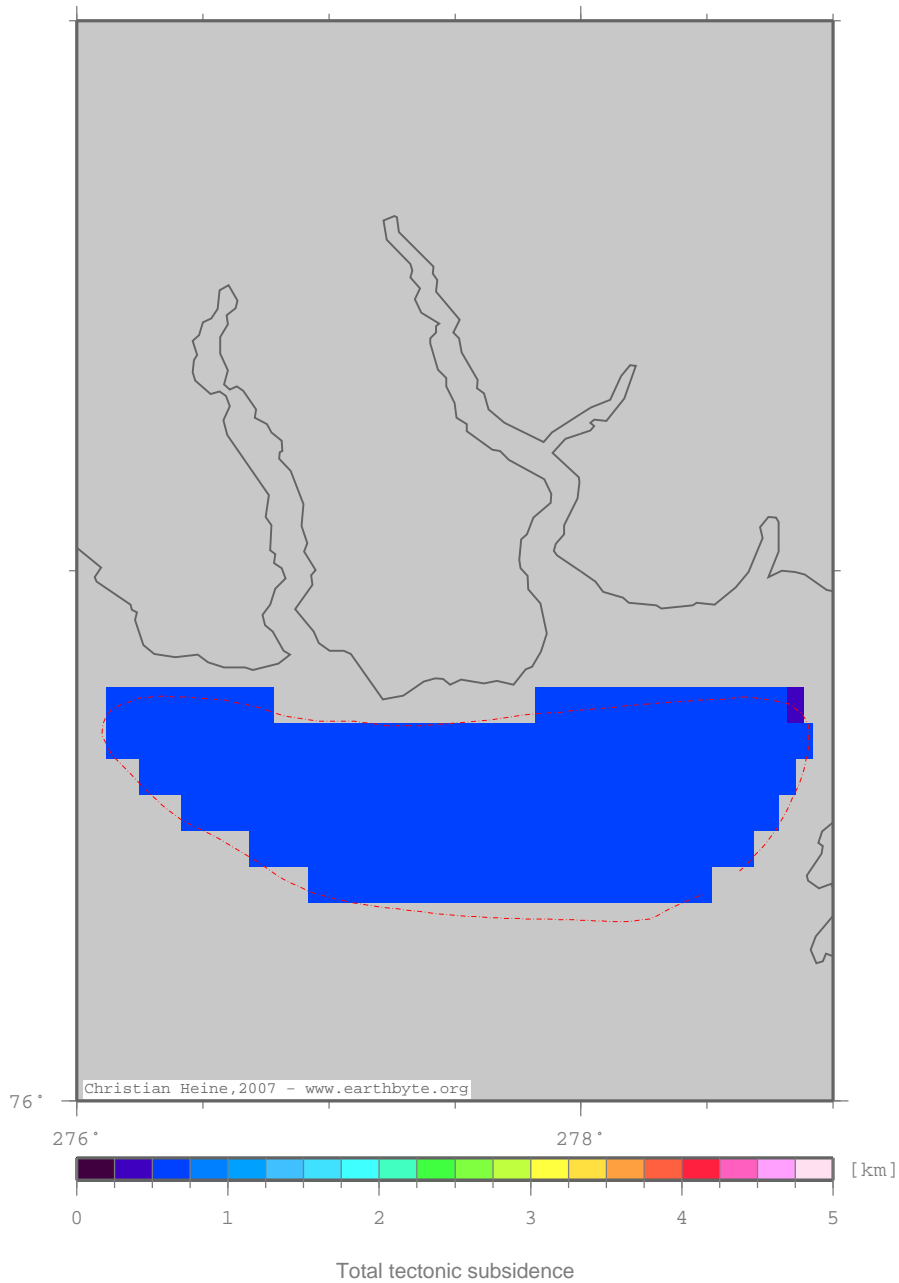

# NorthJonesBasin - tssed

125  
km