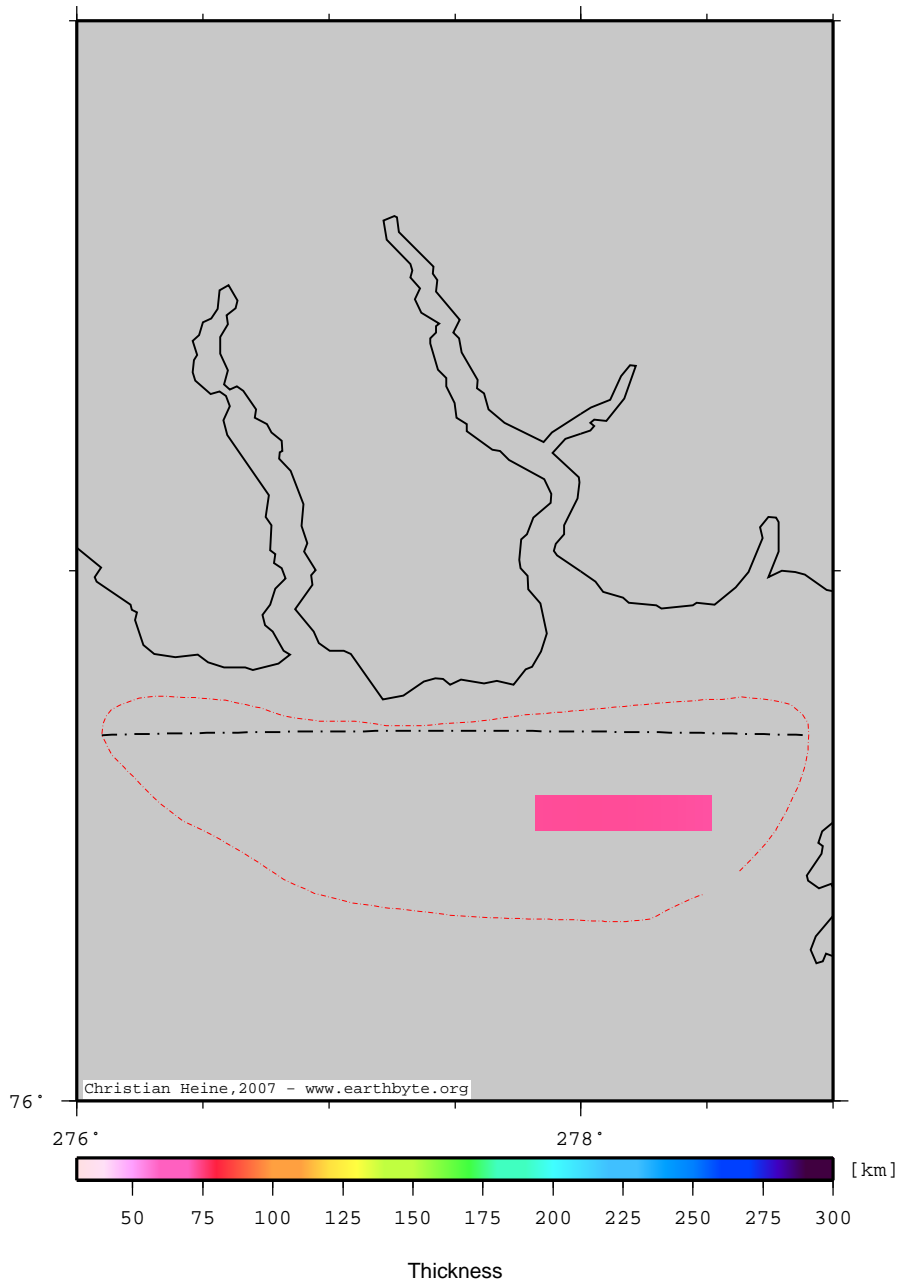

# NorthJonesBasin – mantlelid

125  
km