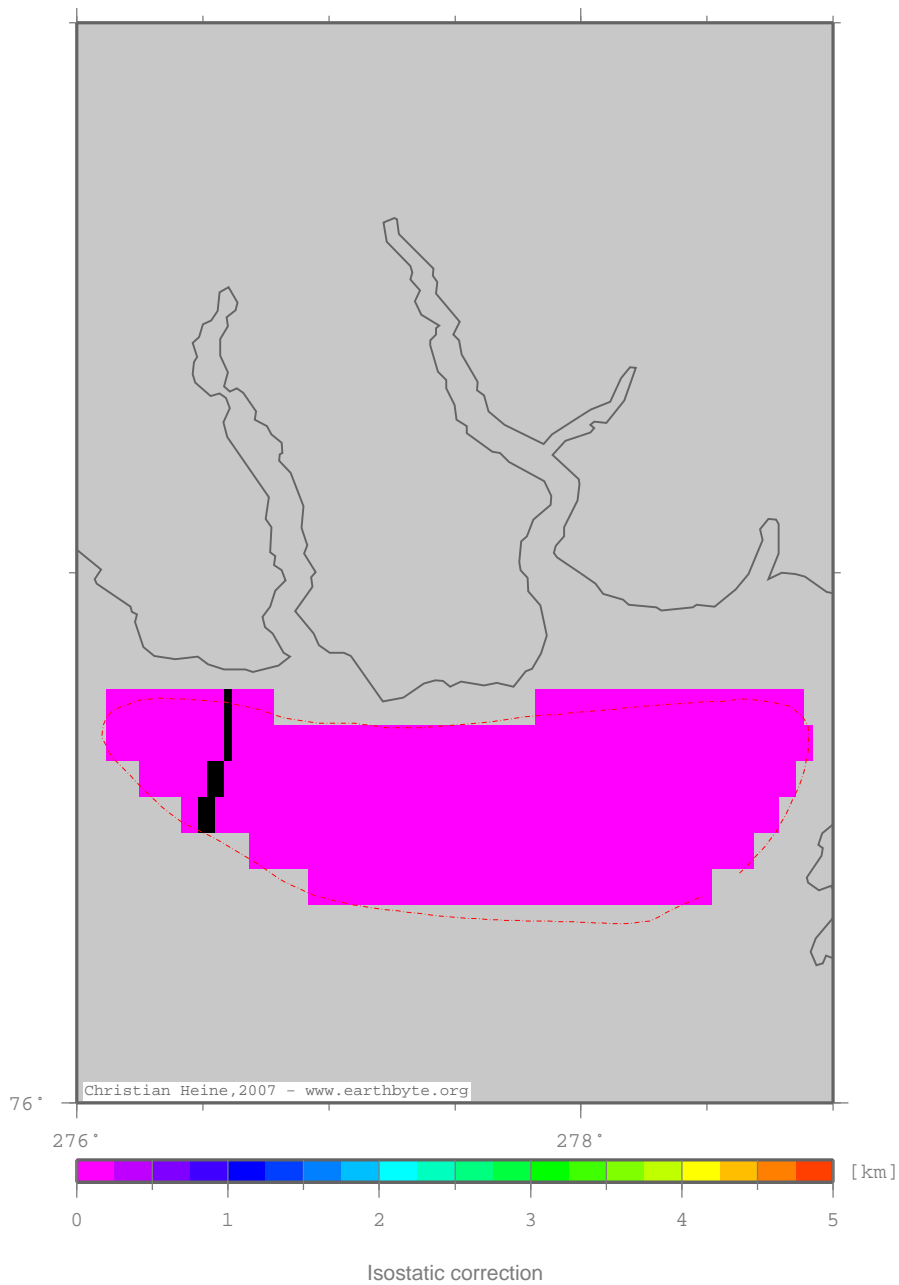

# NorthJonesBasin – isocorr

125  
km